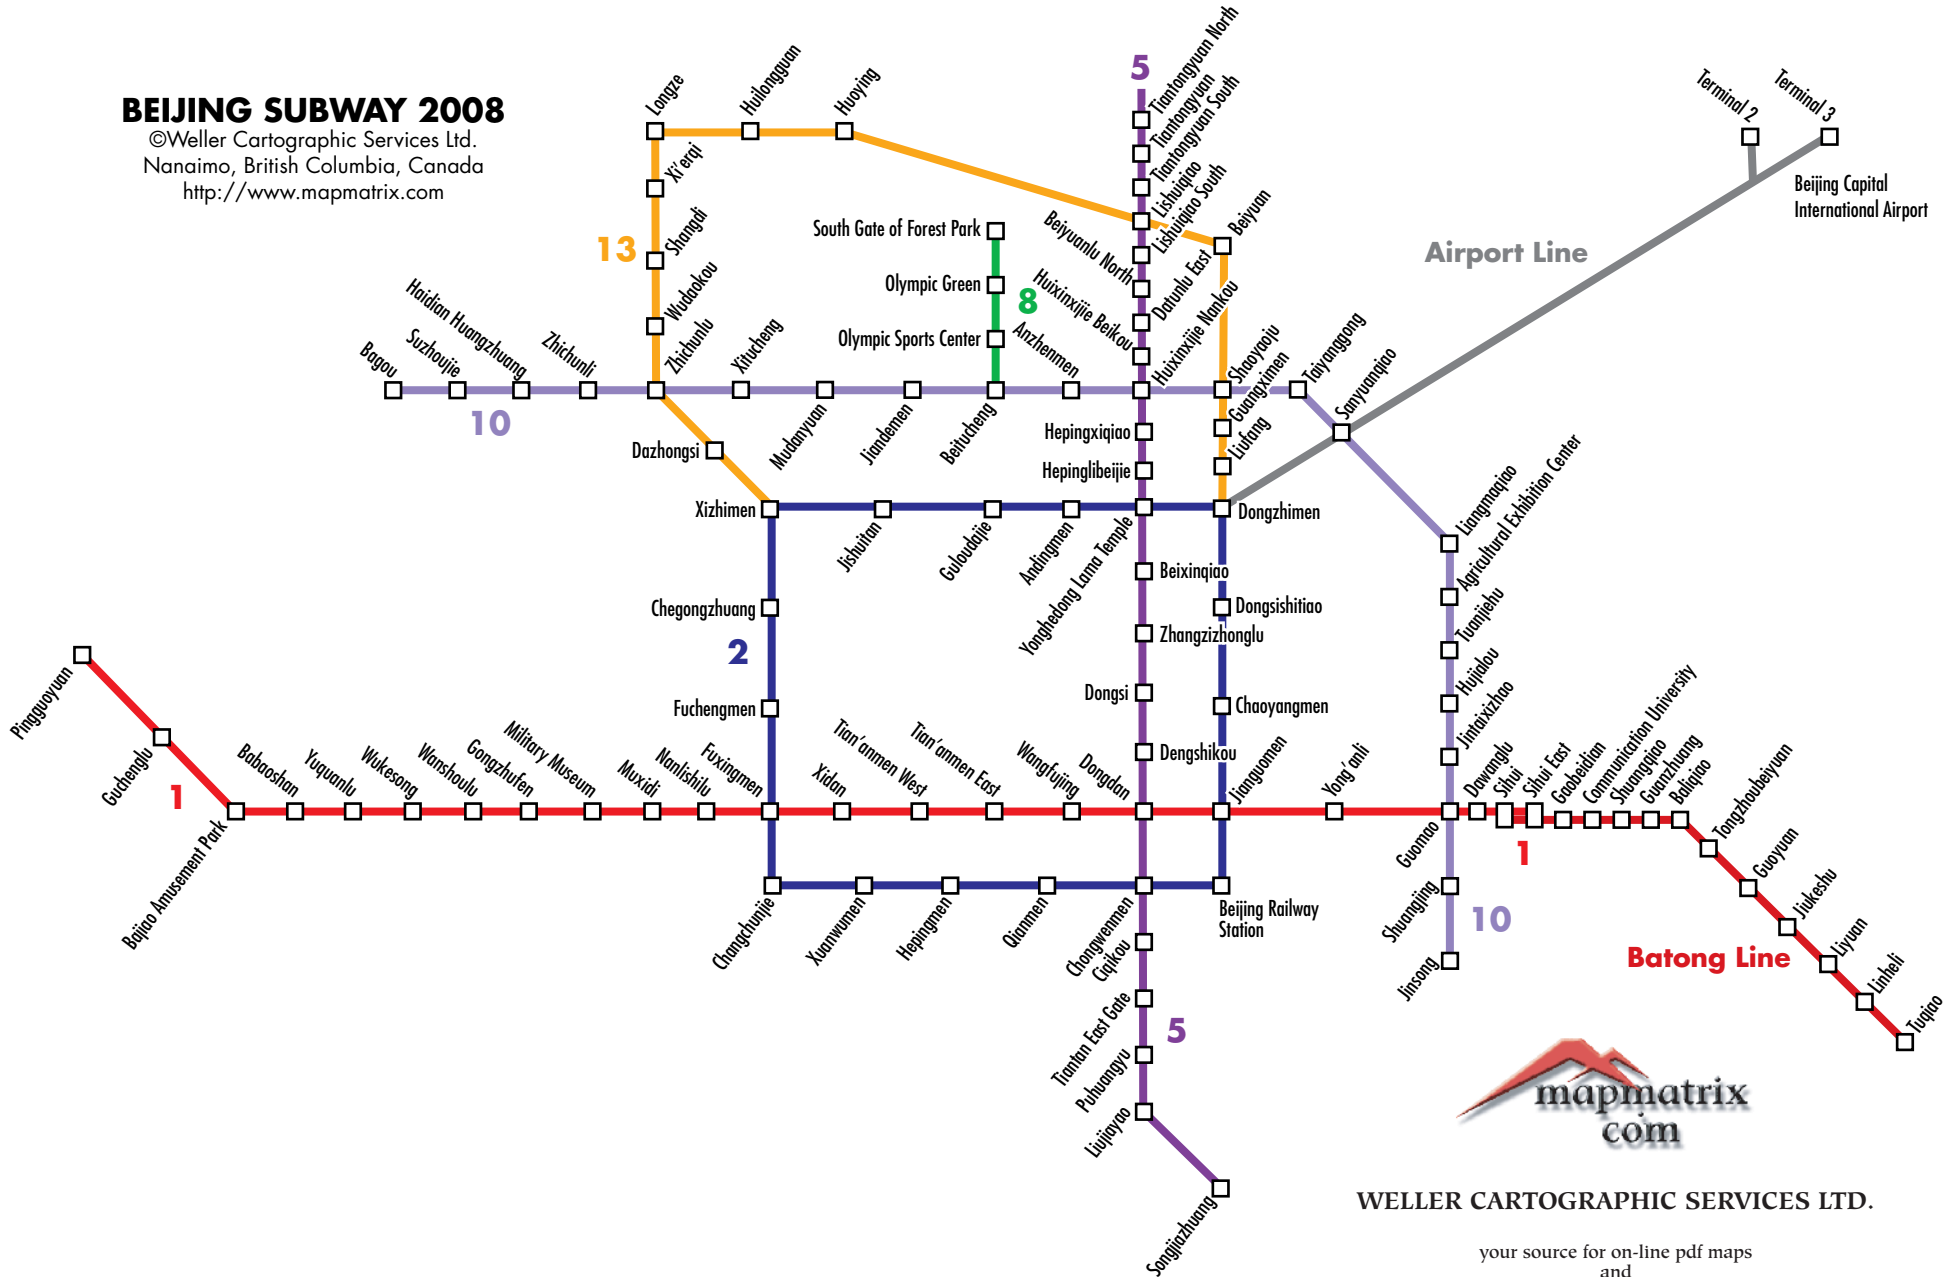

# BEIJING SUBWAY 2008

©Weller Cartographic Services Ltd.  
 Nanaimo, British Columbia, Canada  
<http://www.mapmatrix.com>

WELLER CARTOGRAPHIC SERVICES LTD.

your source for on-line pdf maps  
 and  
 custom mapping services