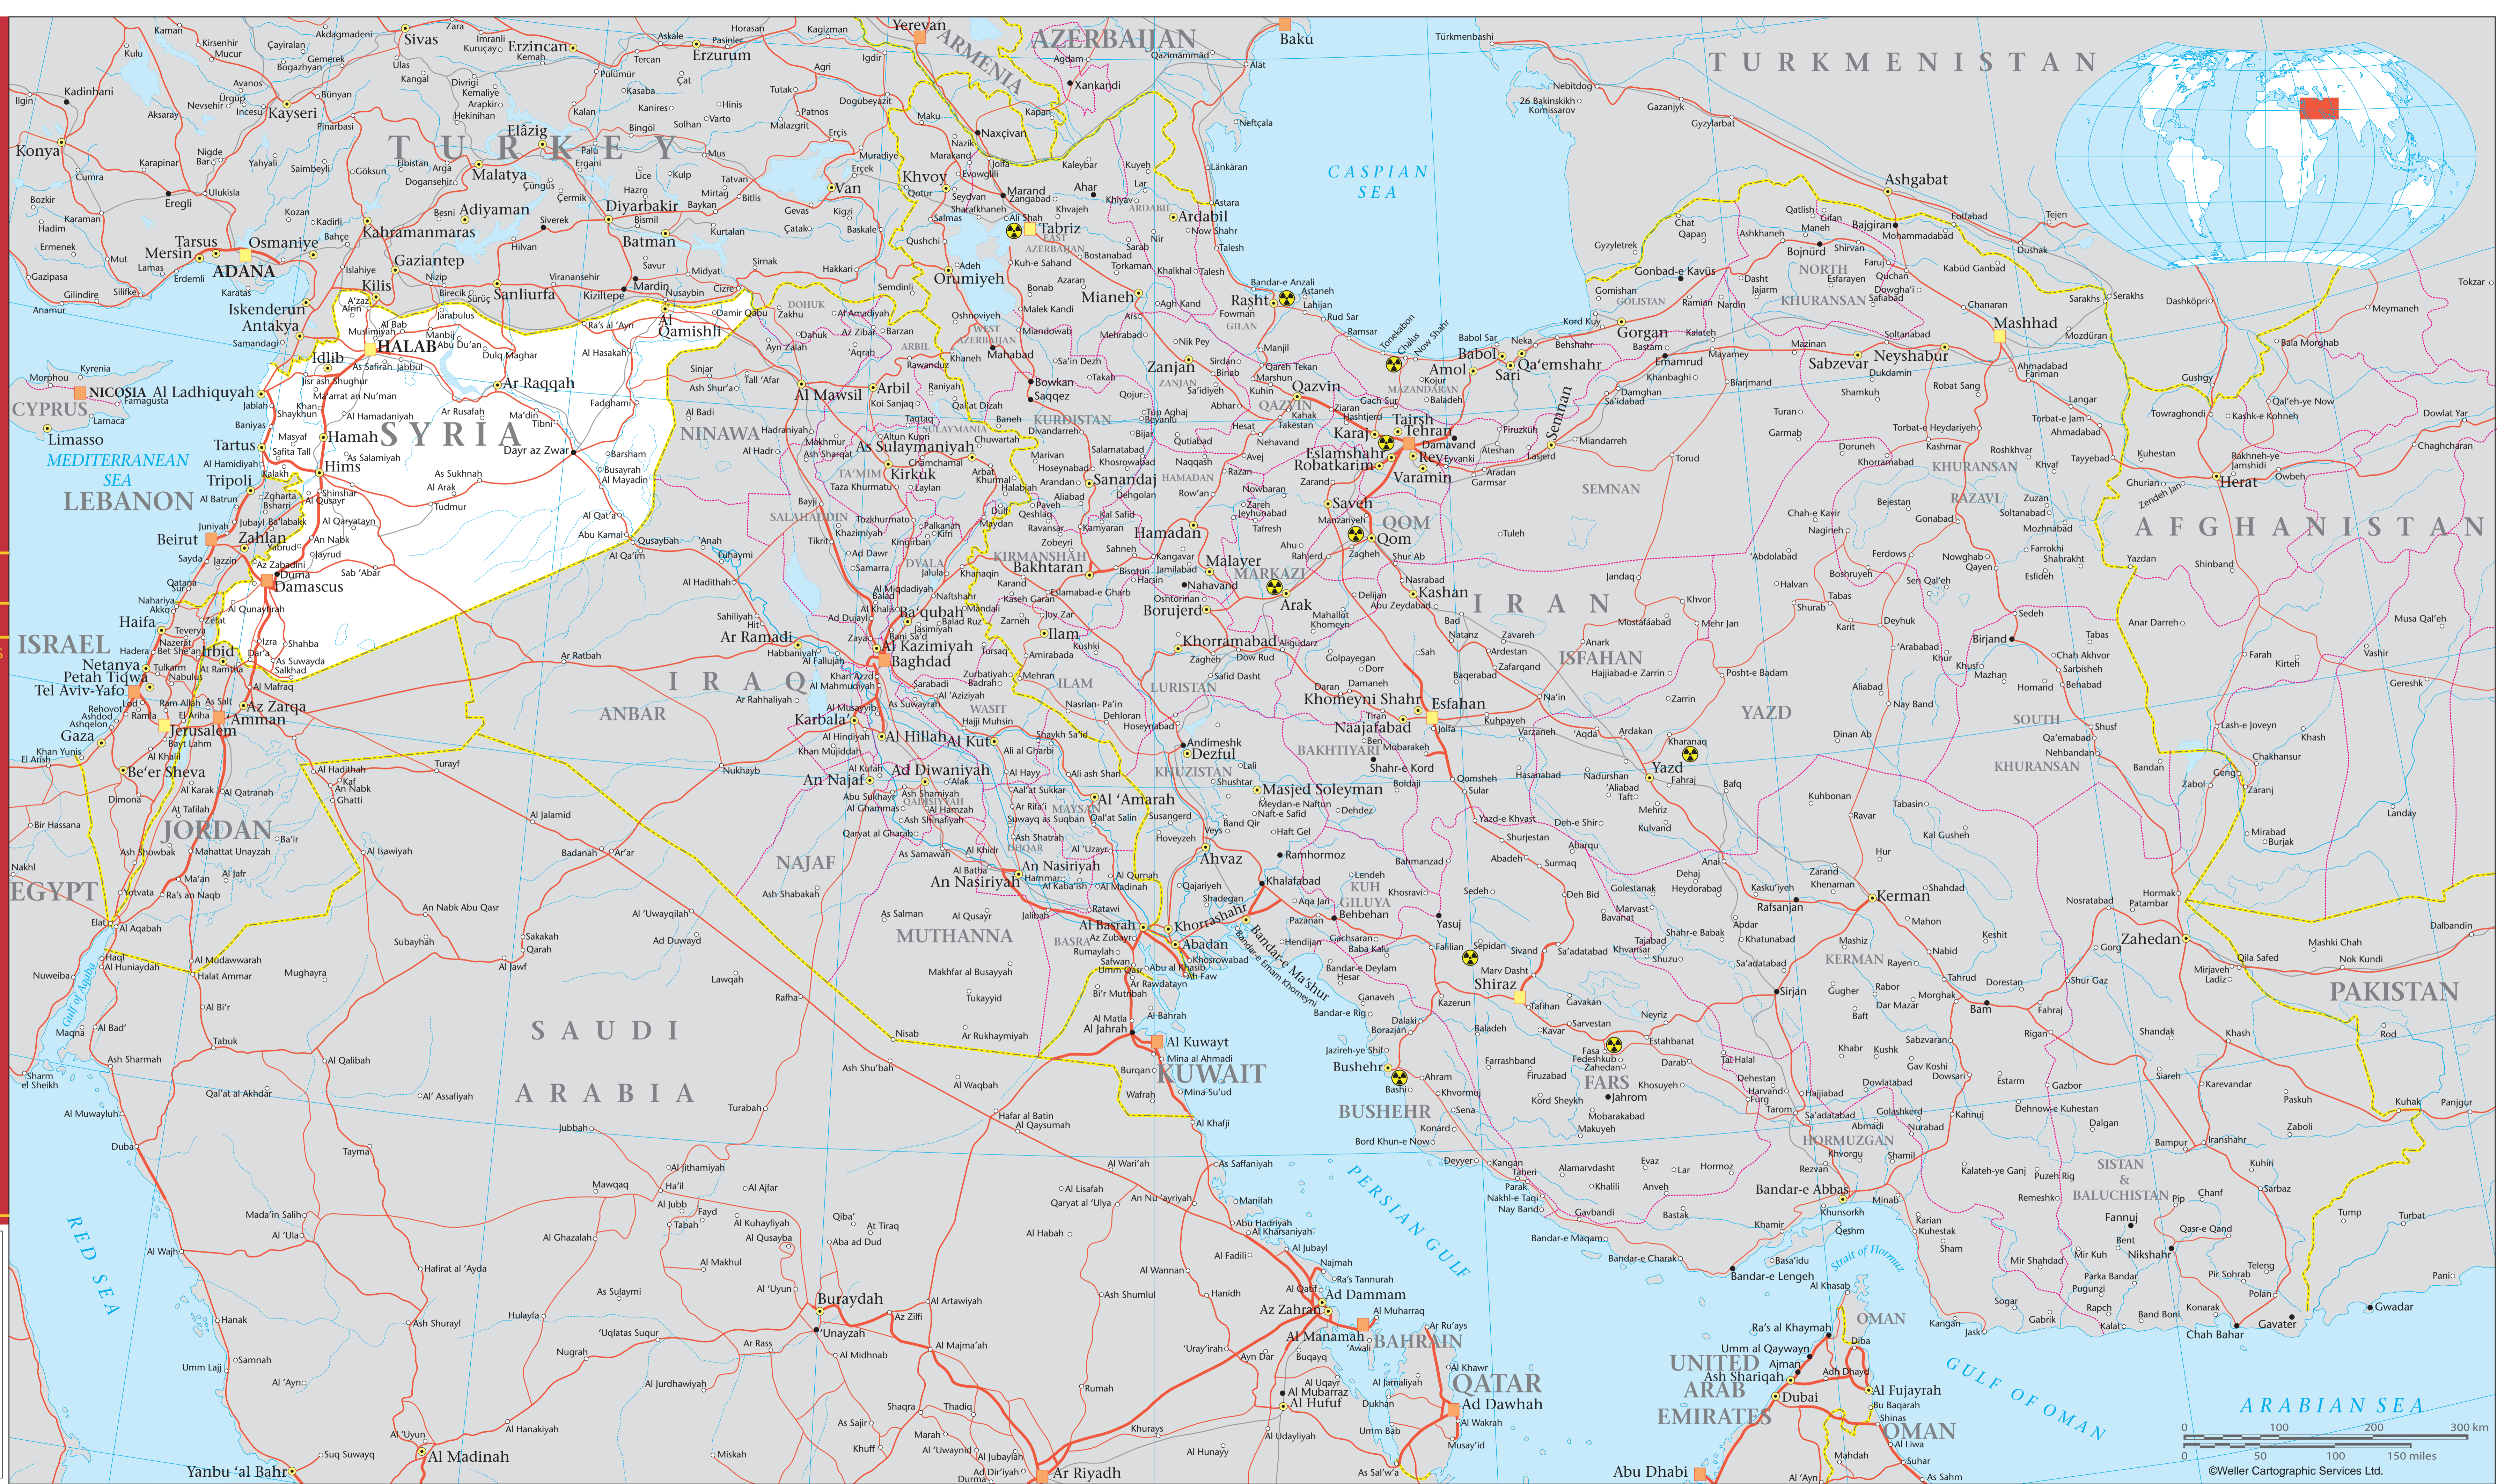

# Land Scape

THE REGIONAL GUIDE AND MAP  
OF

Legend

KUWAIT Country Name

- Al Kuwait Capital City
- Az Zarqa Large City
- Damavand Medium City
- Al Bahrah Small Town
- Country boundary
- Provincial boundary
- Major road
- Minor road
- Railroad
- Nuclear Facility (?)