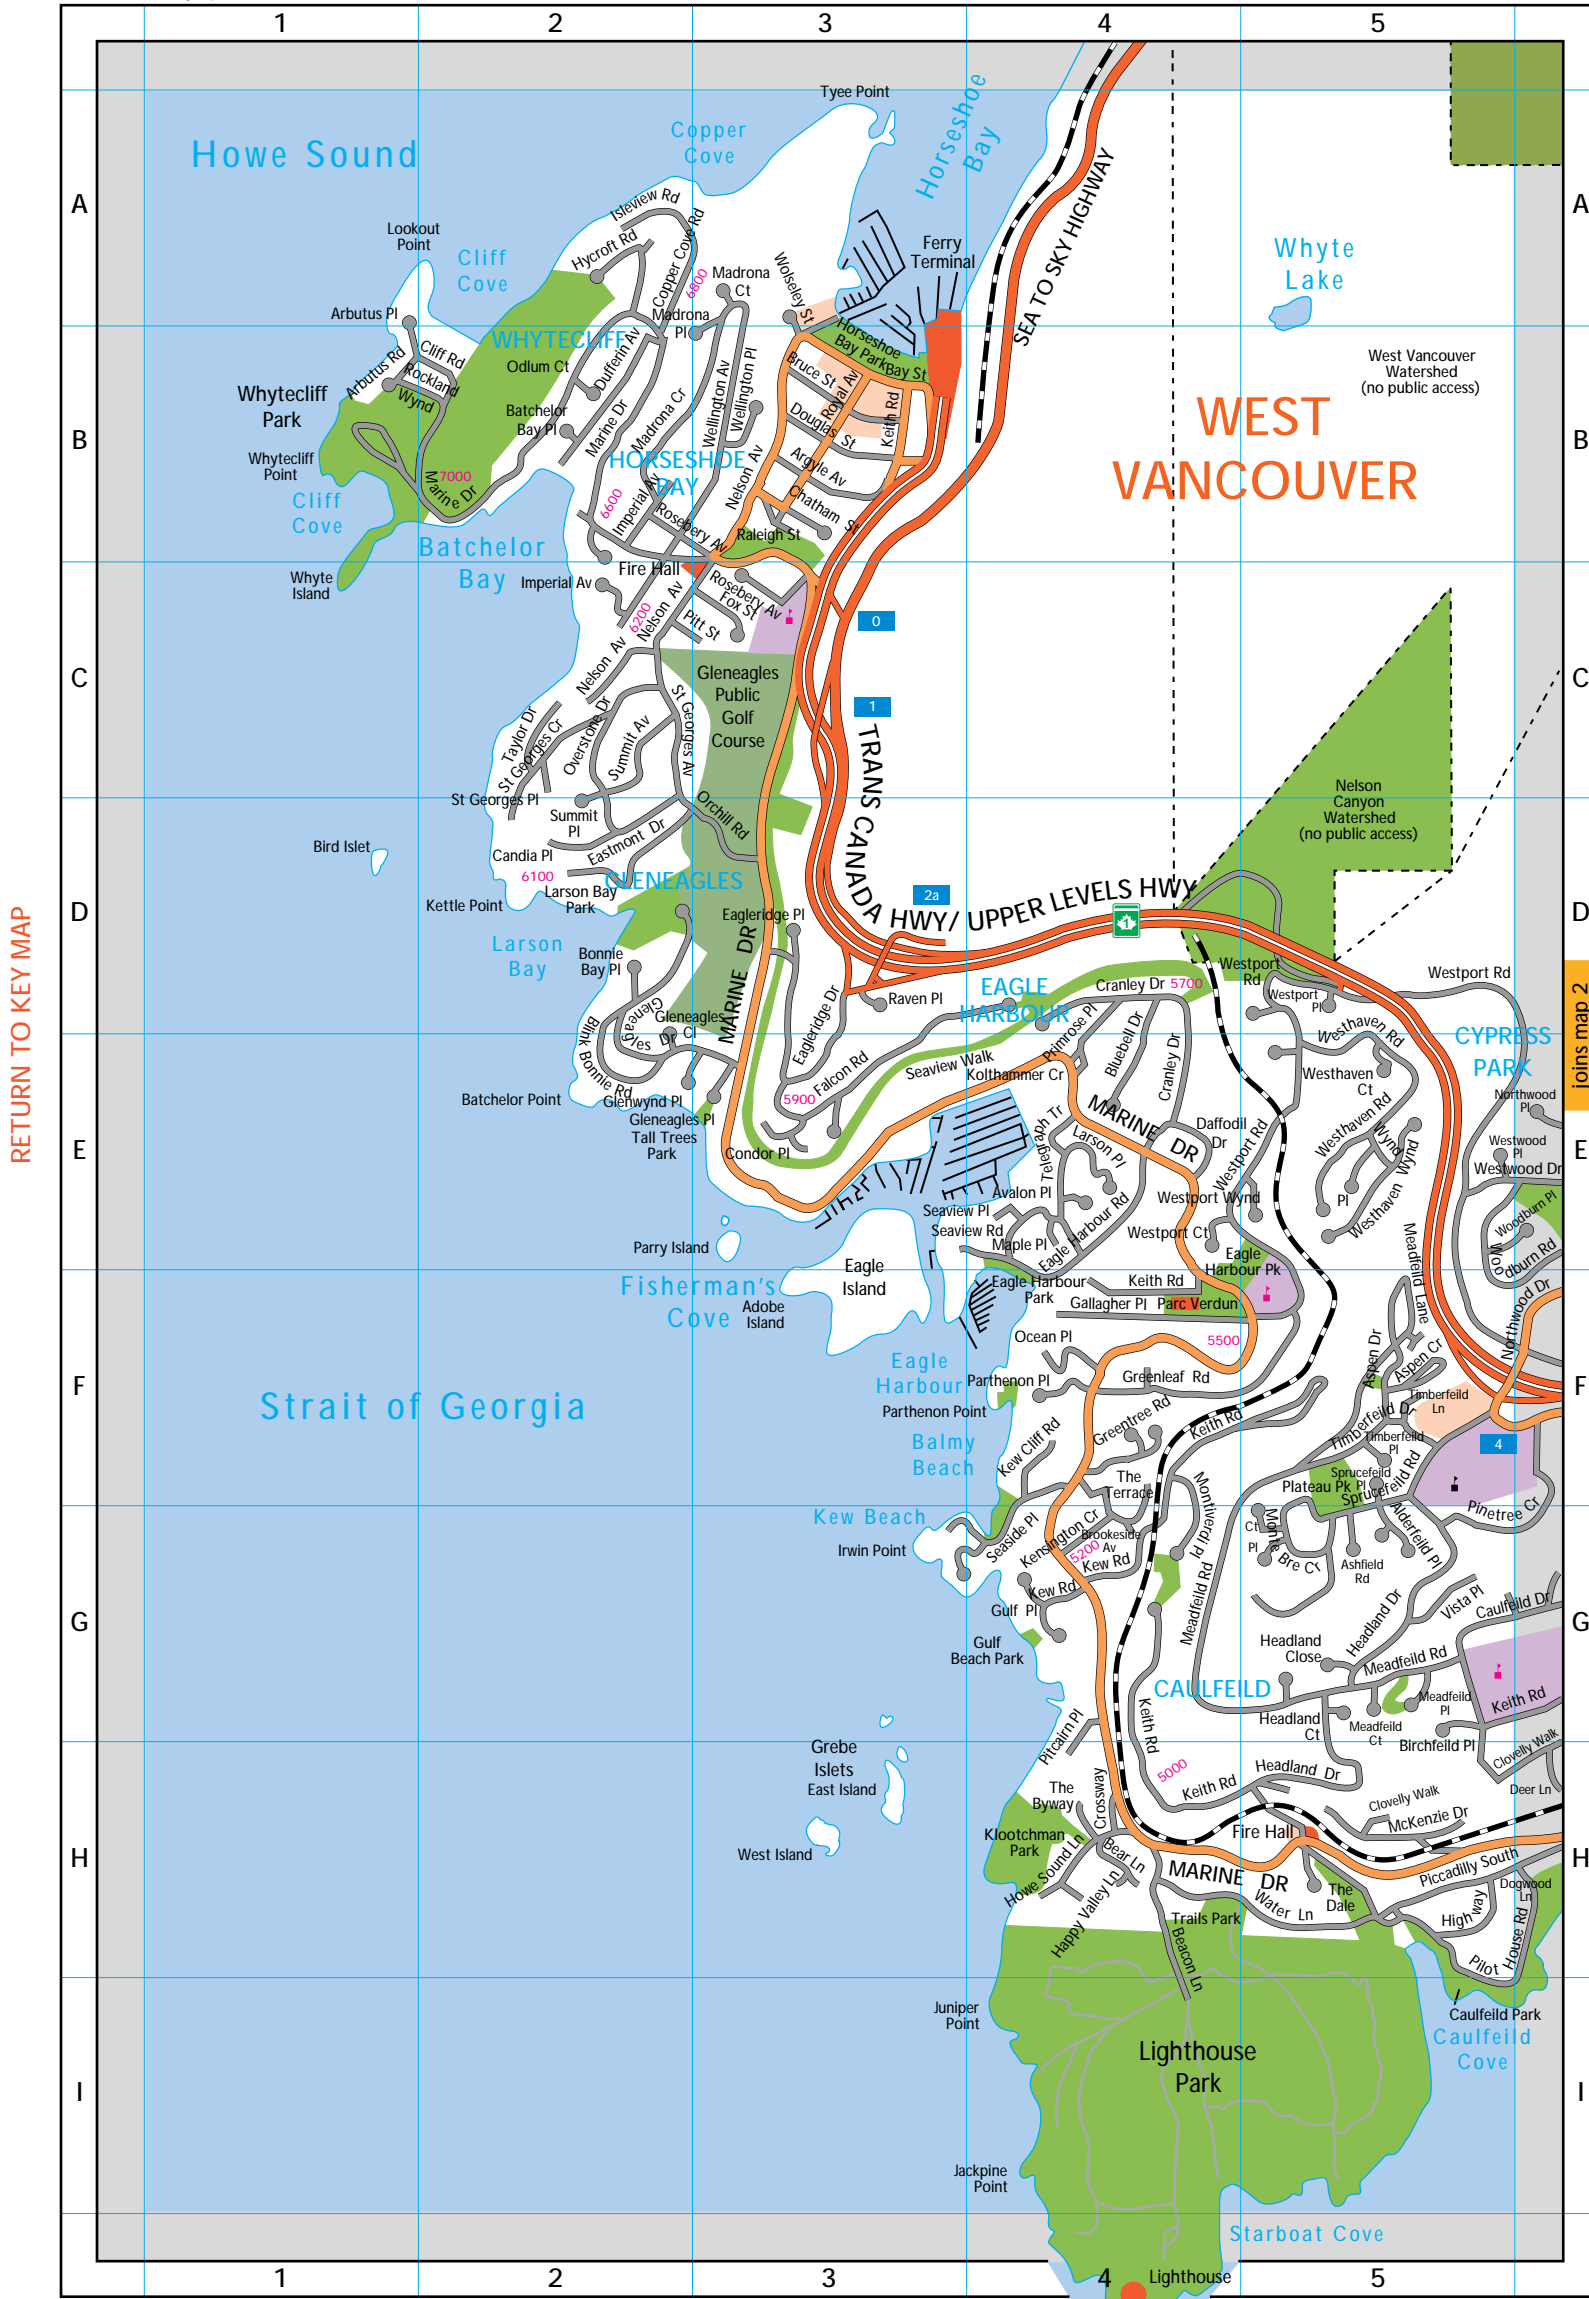

- Home Page
- The Vancouver Atlas
- The Book and Map Store
- Our Catalogue
- Contact Us

THE
DIGITAL
MILLENNIUM ATLAS
OF THE
GREATER VANCOUVER REGIONAL
DISTRICT

HORSESHOE BAY

© Weller Cartographic Services Ltd. 1999

RETURN TO KEY MAP

RETURN TO KEY MAP

RETURN TO KEY MAP

WEST VANCOUVER

© Weller Cartographic Services Ltd. 1999

RETURN TO KEY MAP

WEST VANCOUVER

1