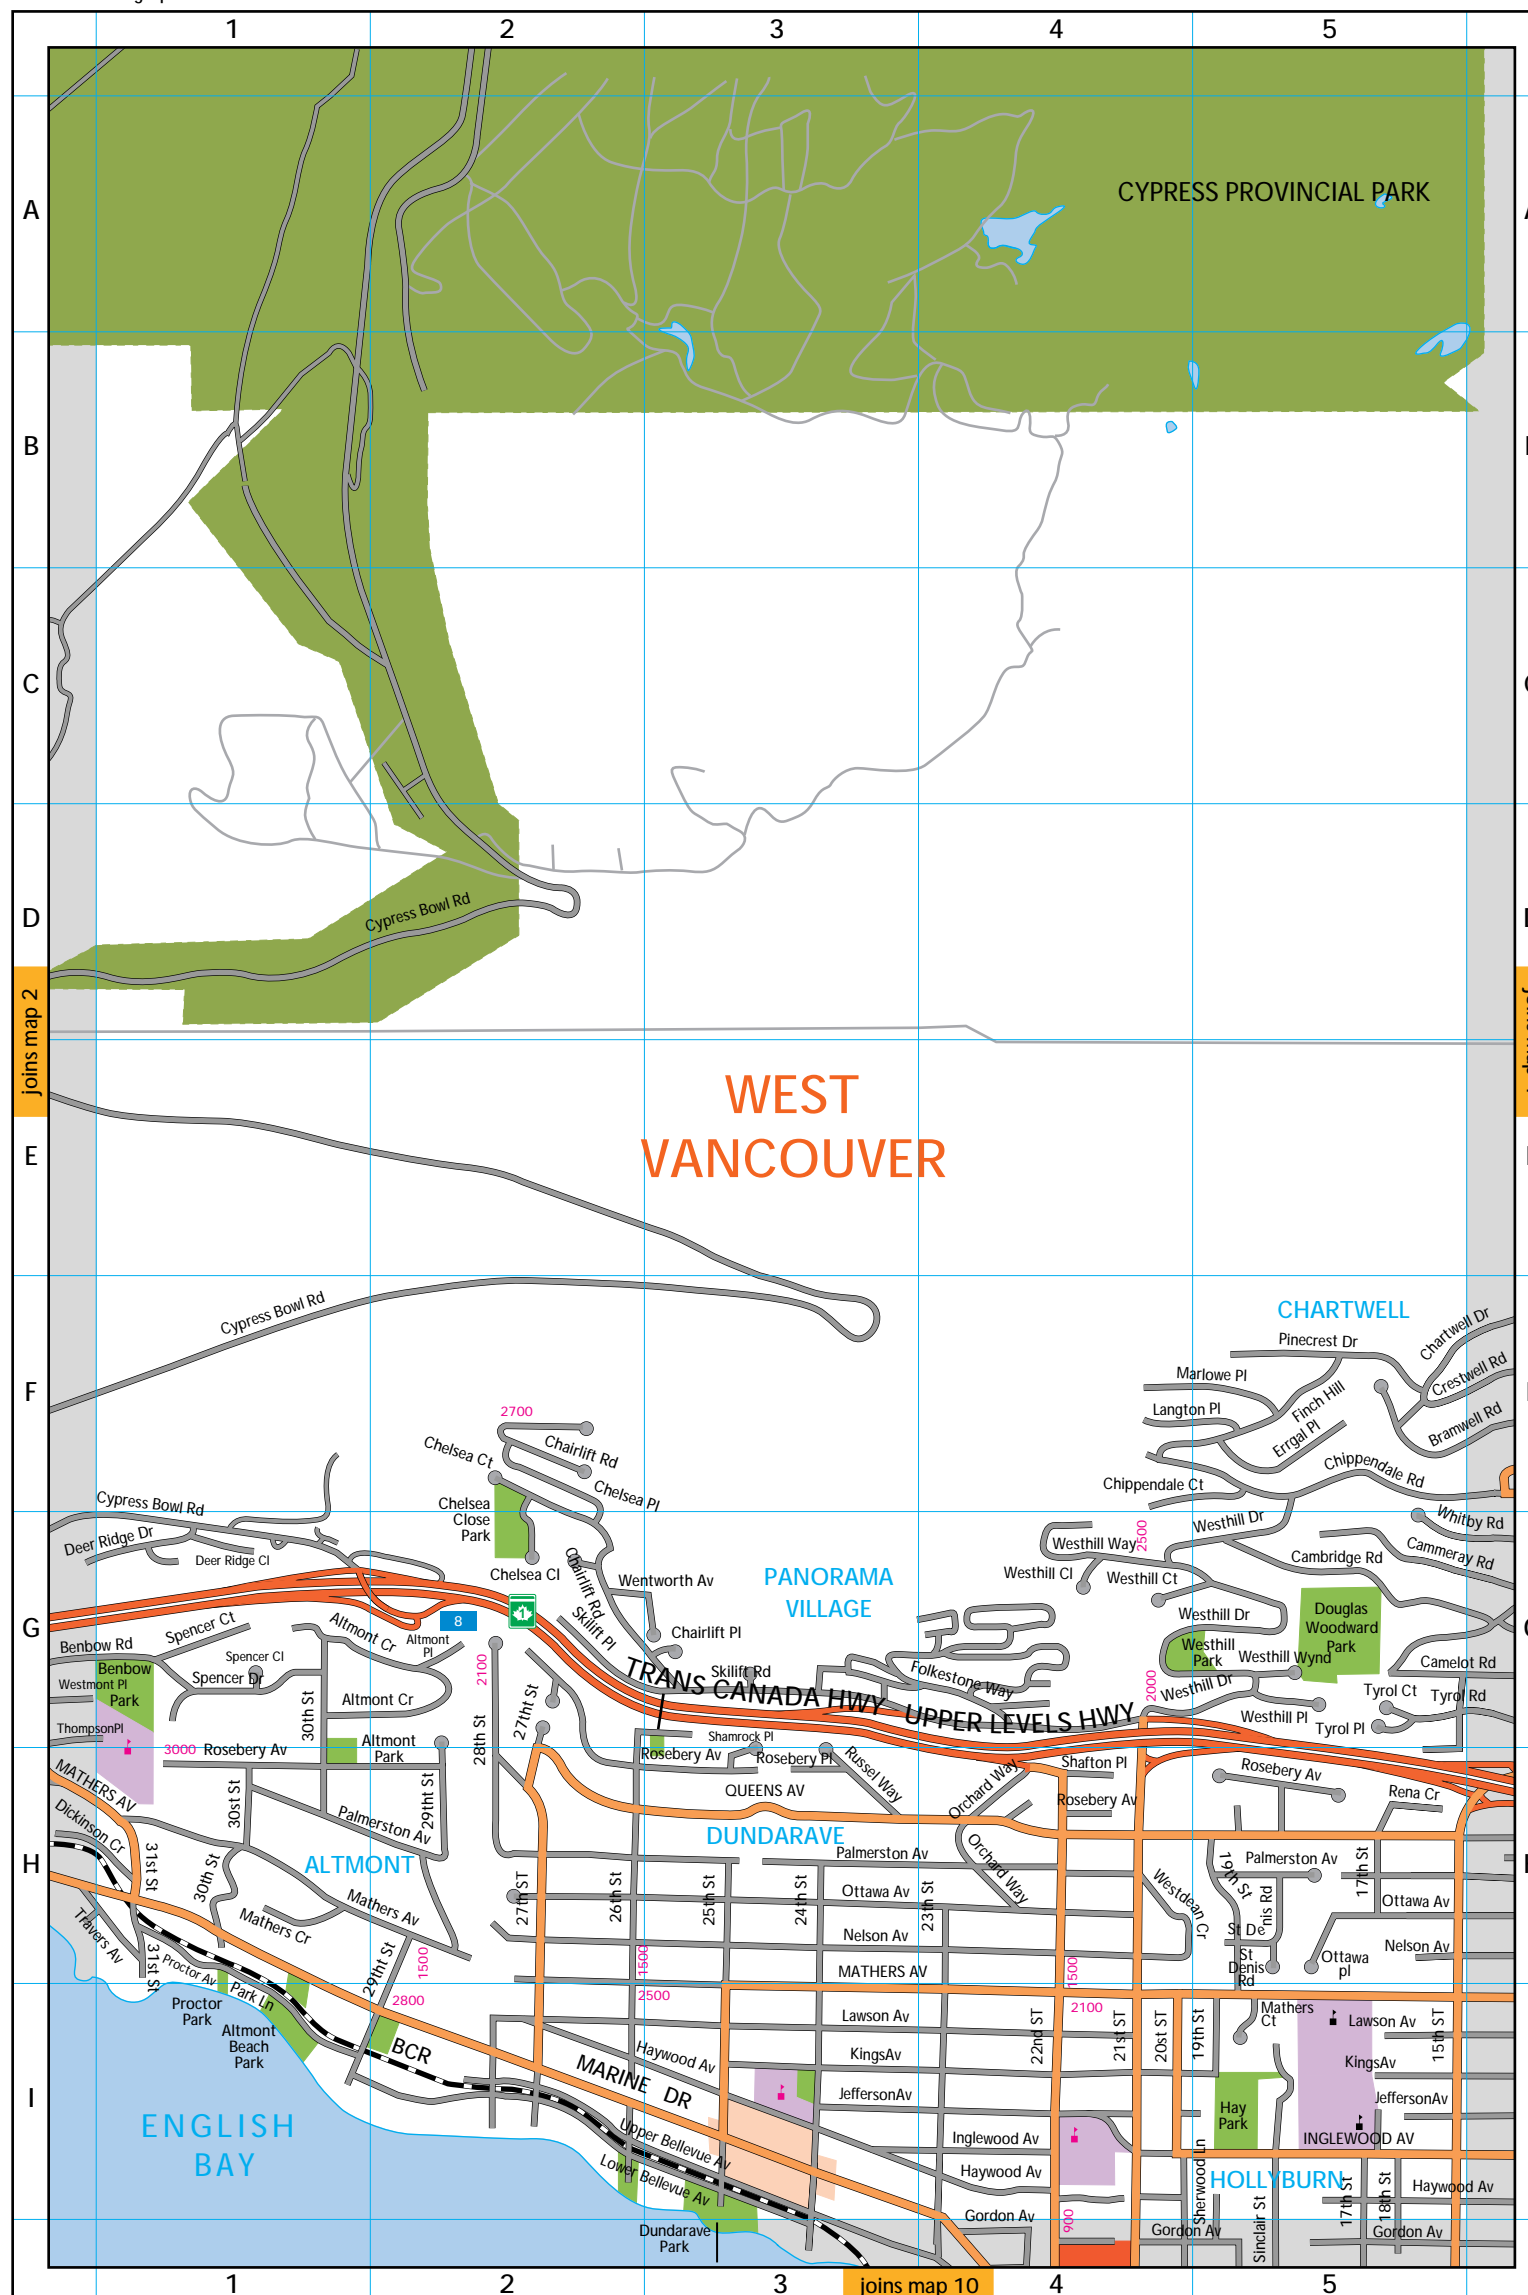

- Home Page
- The Vancouver Atlas
- The Book and Map Store
- Our Catalogue
- Contact Us

THE  
DIGITAL  
MILLENNIUM ATLAS  
OF THE  
GREATER VANCOUVER REGIONAL  
DISTRICT  
DUNDARAVE

© Weller Cartographic Services Ltd.

RETURN TO KEY MAP

RETURN TO KEY MAP

© Weller Cartographic Services Ltd.

RETURN TO KEY MAP

WEST VANCOUVER

RETURN TO KEY MAP

WEST VANCOUVER

3