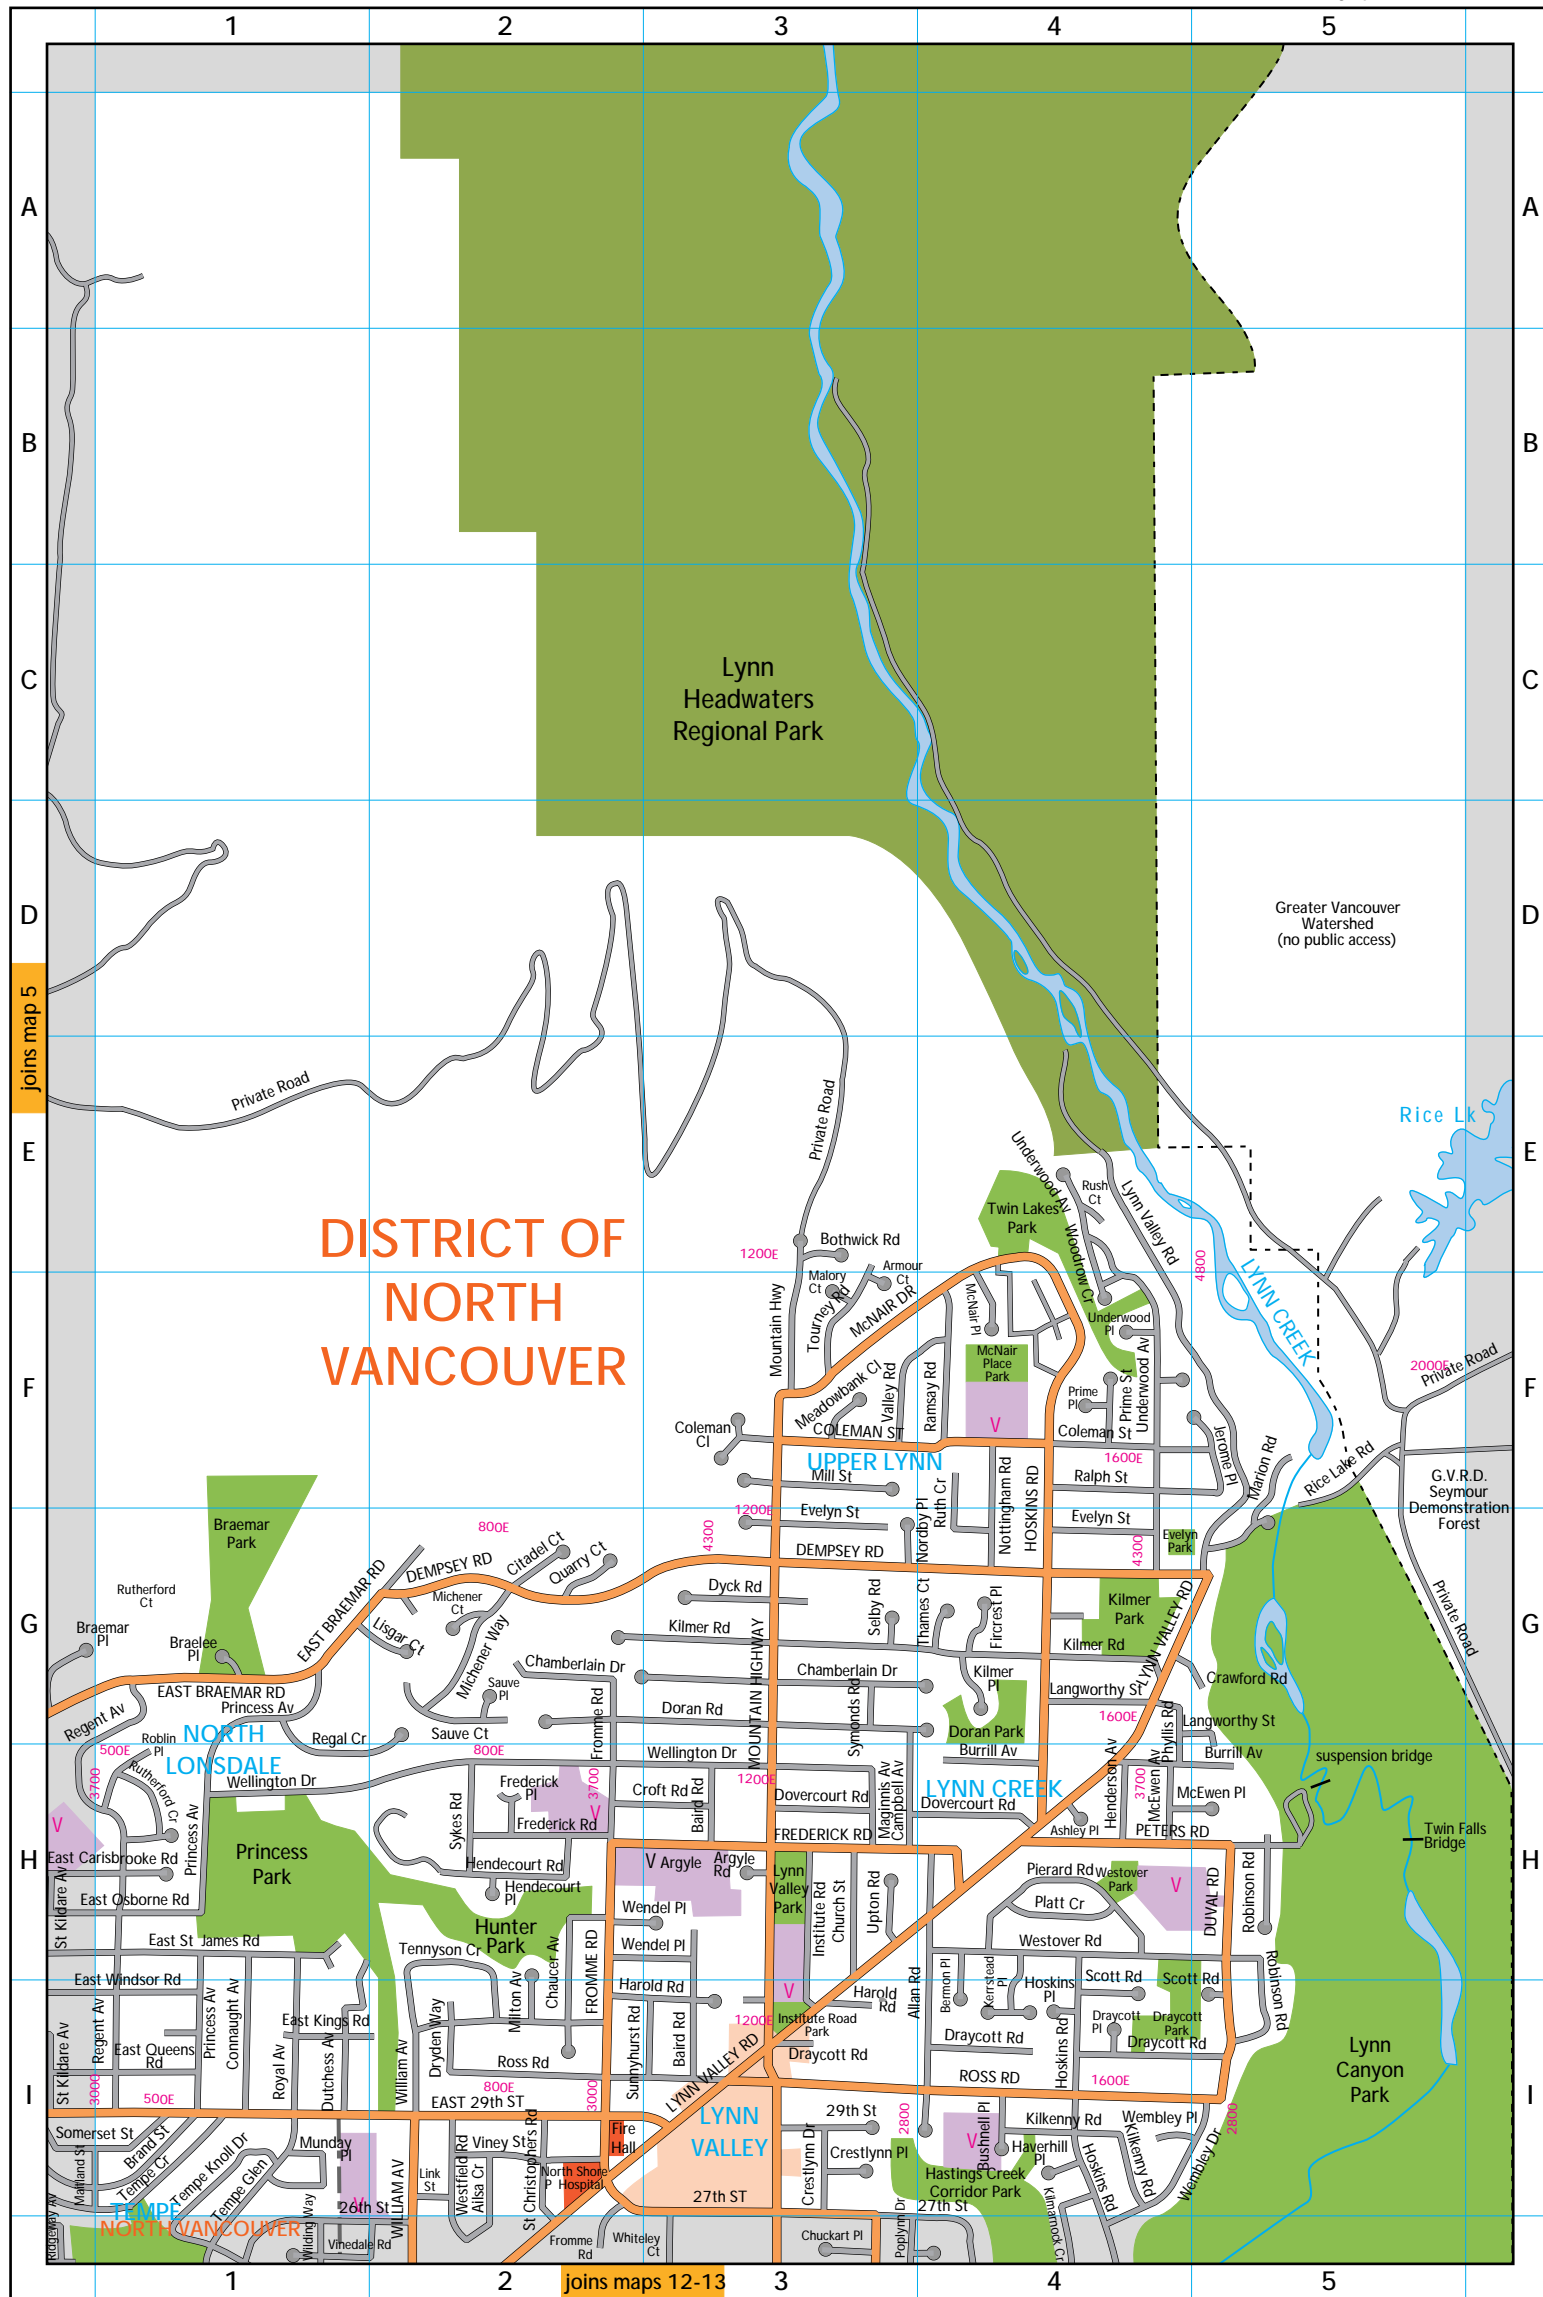

- Home Page
- The Vancouver Atlas
- The Book and Map Store
- Our Catalogue
- Contact Us

THE
DIGITAL
MILLENNIUM ATLAS
OF THE
GREATER VANCOUVER REGIONAL
DISTRICT

LYNN CREEK

RETURN TO KEY MAP

© Weller Cartographic Services Ltd.

RETURN TO KEY MAP

RETURN TO KEY MAP

DISTRICT OF NORTH VANCOUVER AND NORTH VANCOUVER

6

DISTRICT OF NORTH VANCOUVER AND NORTH VANCOUVER

RETURN TO KEY MAP

© Weller Cartographic Services Ltd.