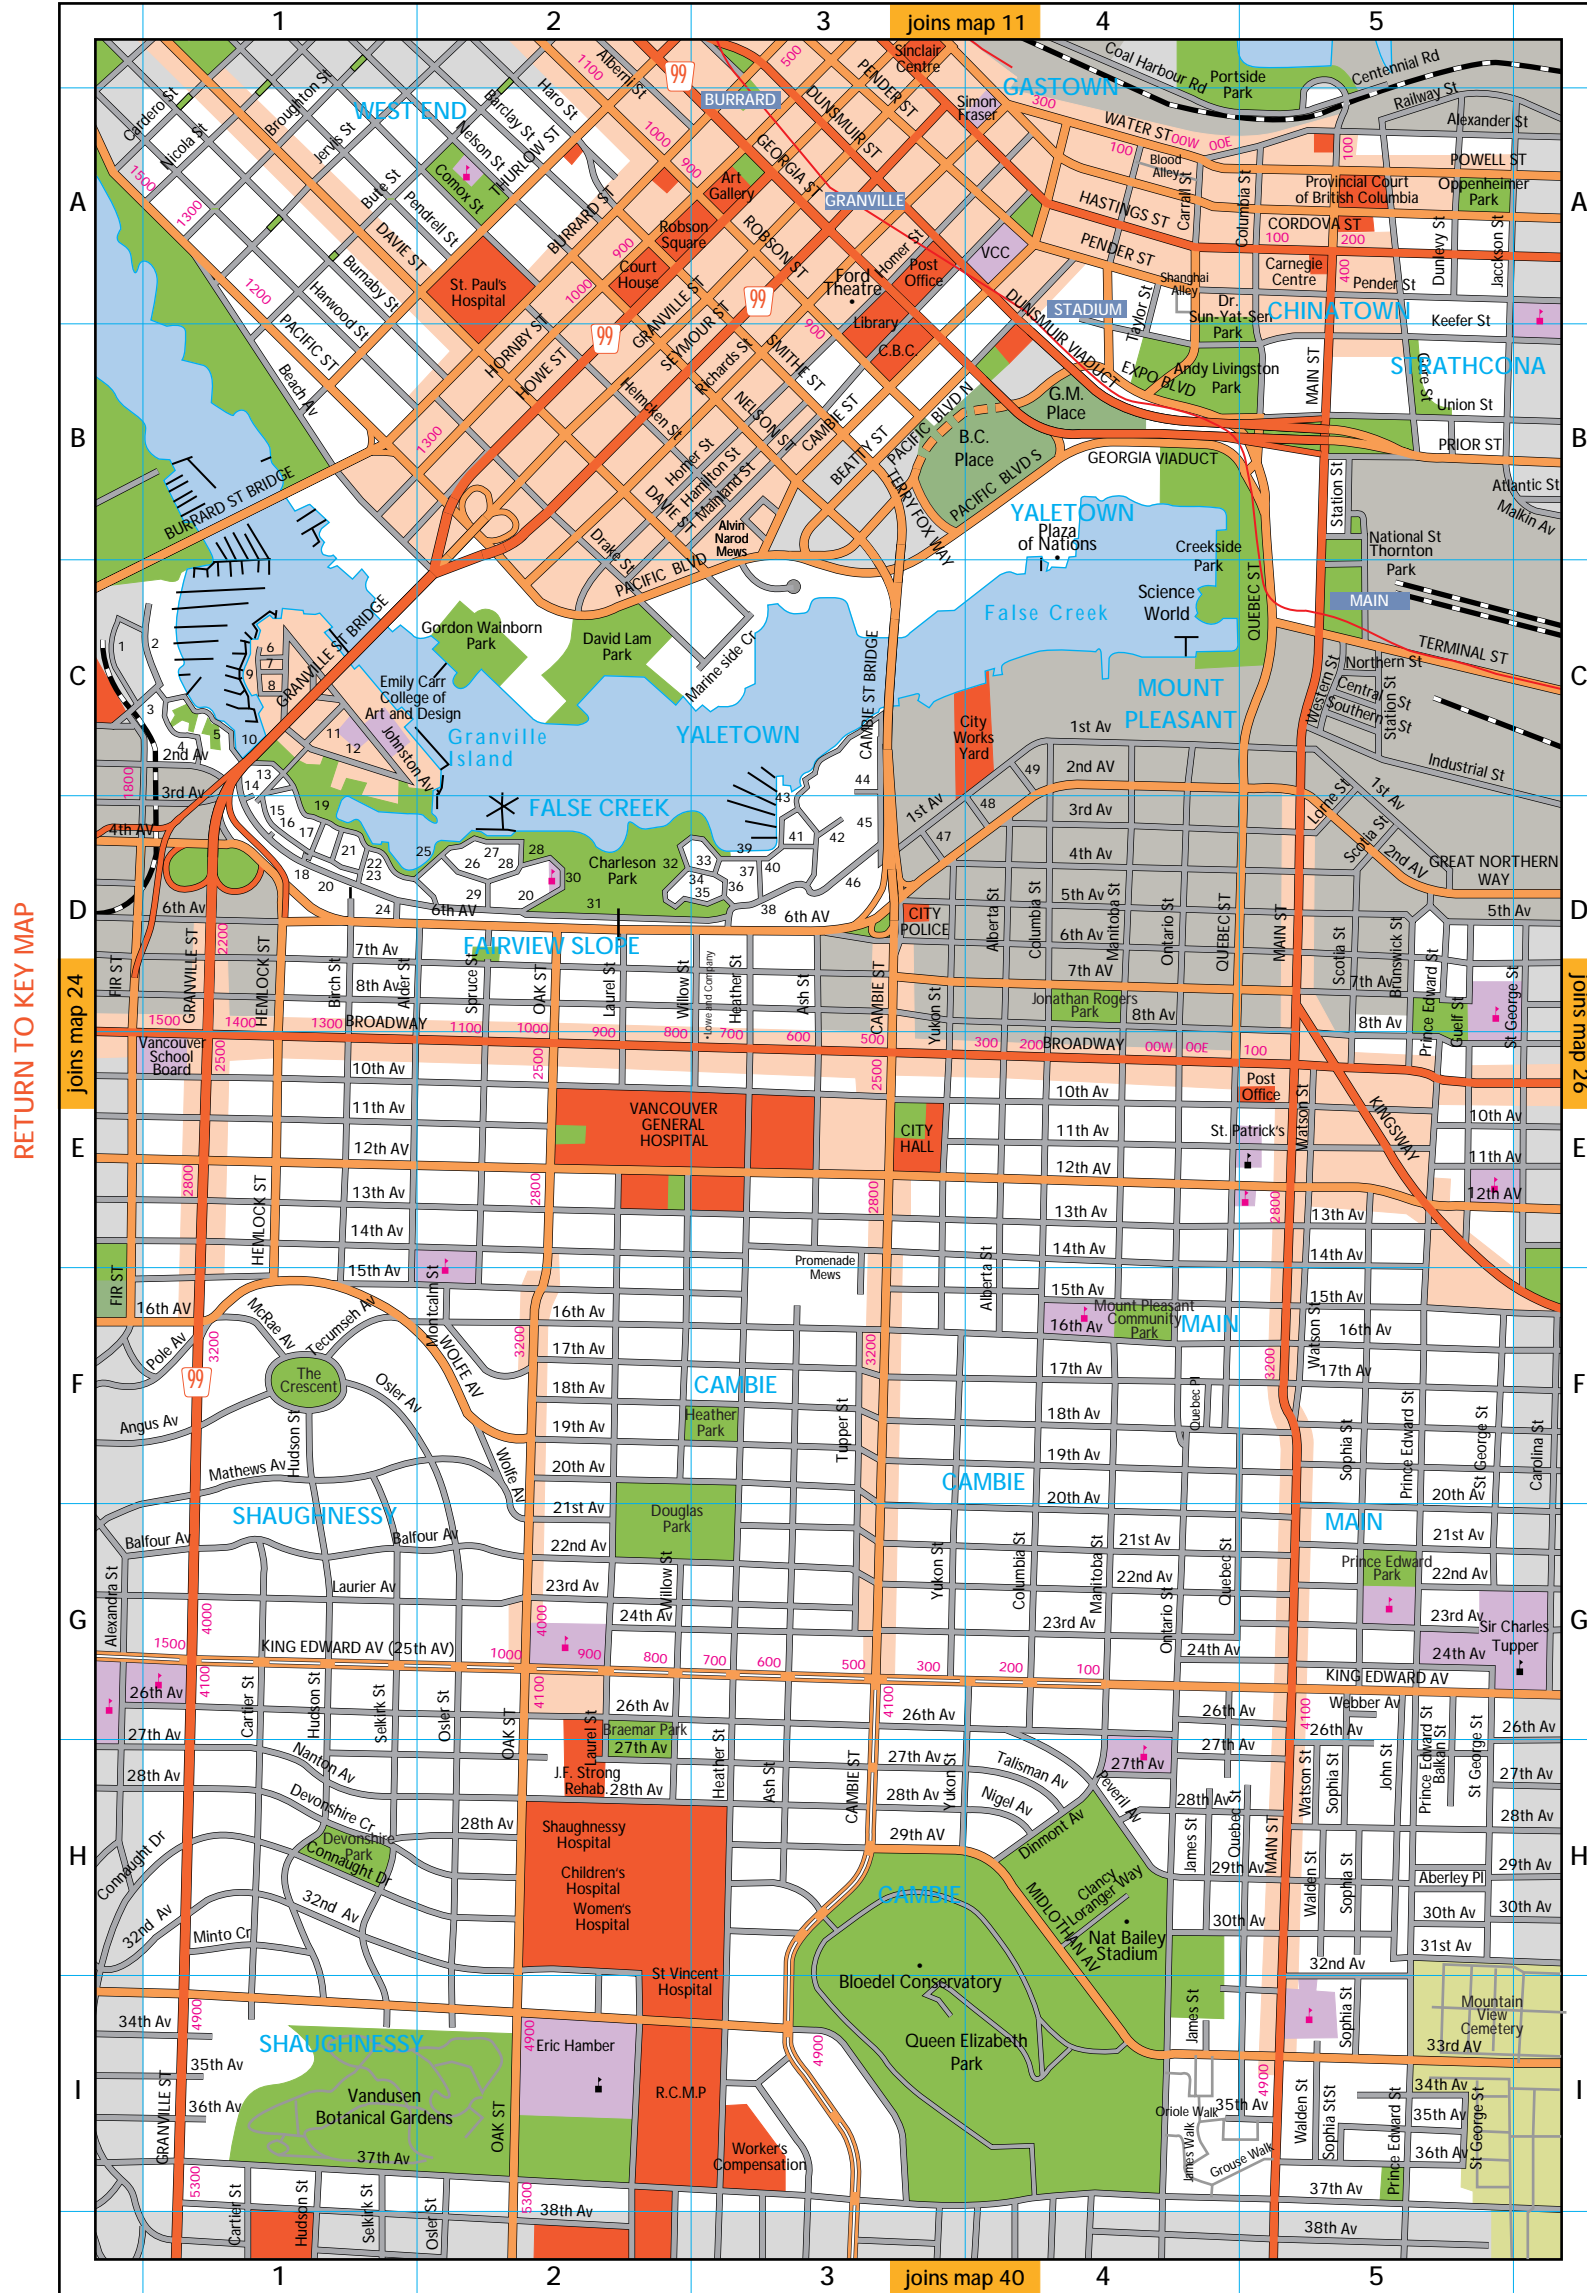

- •Home Page
- •The Vancouver Atlas
- •The Book and Map Store
- •Our Catalogue
- •Contact Us

Copper Roof Risk Management

- •assess company exposure to risk
- •advice on reducing risk and the cost of risk
- •insurance management service

VANCOUVER, B.C.
TELEPHONE: (604) 669-0456
FAX: (604) 682-6738
e-mail: eweller180@aol.com

THE
DIGITAL
MILLENNIUM ATLAS
OF THE
GREATER VANCOUVER REGIONAL
DISTRICT
FALSE CREEK

PACIFIC POLYGRAPH SERVICES LTD
LIE DETECTION-TRUTH VERIFICATION

JOHN I.R. WELLER
PRESIDENT

LOWE AND COMPANY
Immigration & Business Lawyers

502 - 777 West Broadway,
Vancouver, B.C., Canada
V5Z 4J7
Tel 604.875.9338
Fax 604.875.1325
E-mail: info@canadavisalaw.com

© Weller Cartographic Services Ltd.

RETURN TO KEY MAP

RETURN TO KEY MAP

RETURN TO KEY MAP

VANCOUVER

© Weller Cartographic Services Ltd. 1999

RETURN TO KEY MAP

VANCOUVER

25

INDEX TO FALSE CREEK STREETS