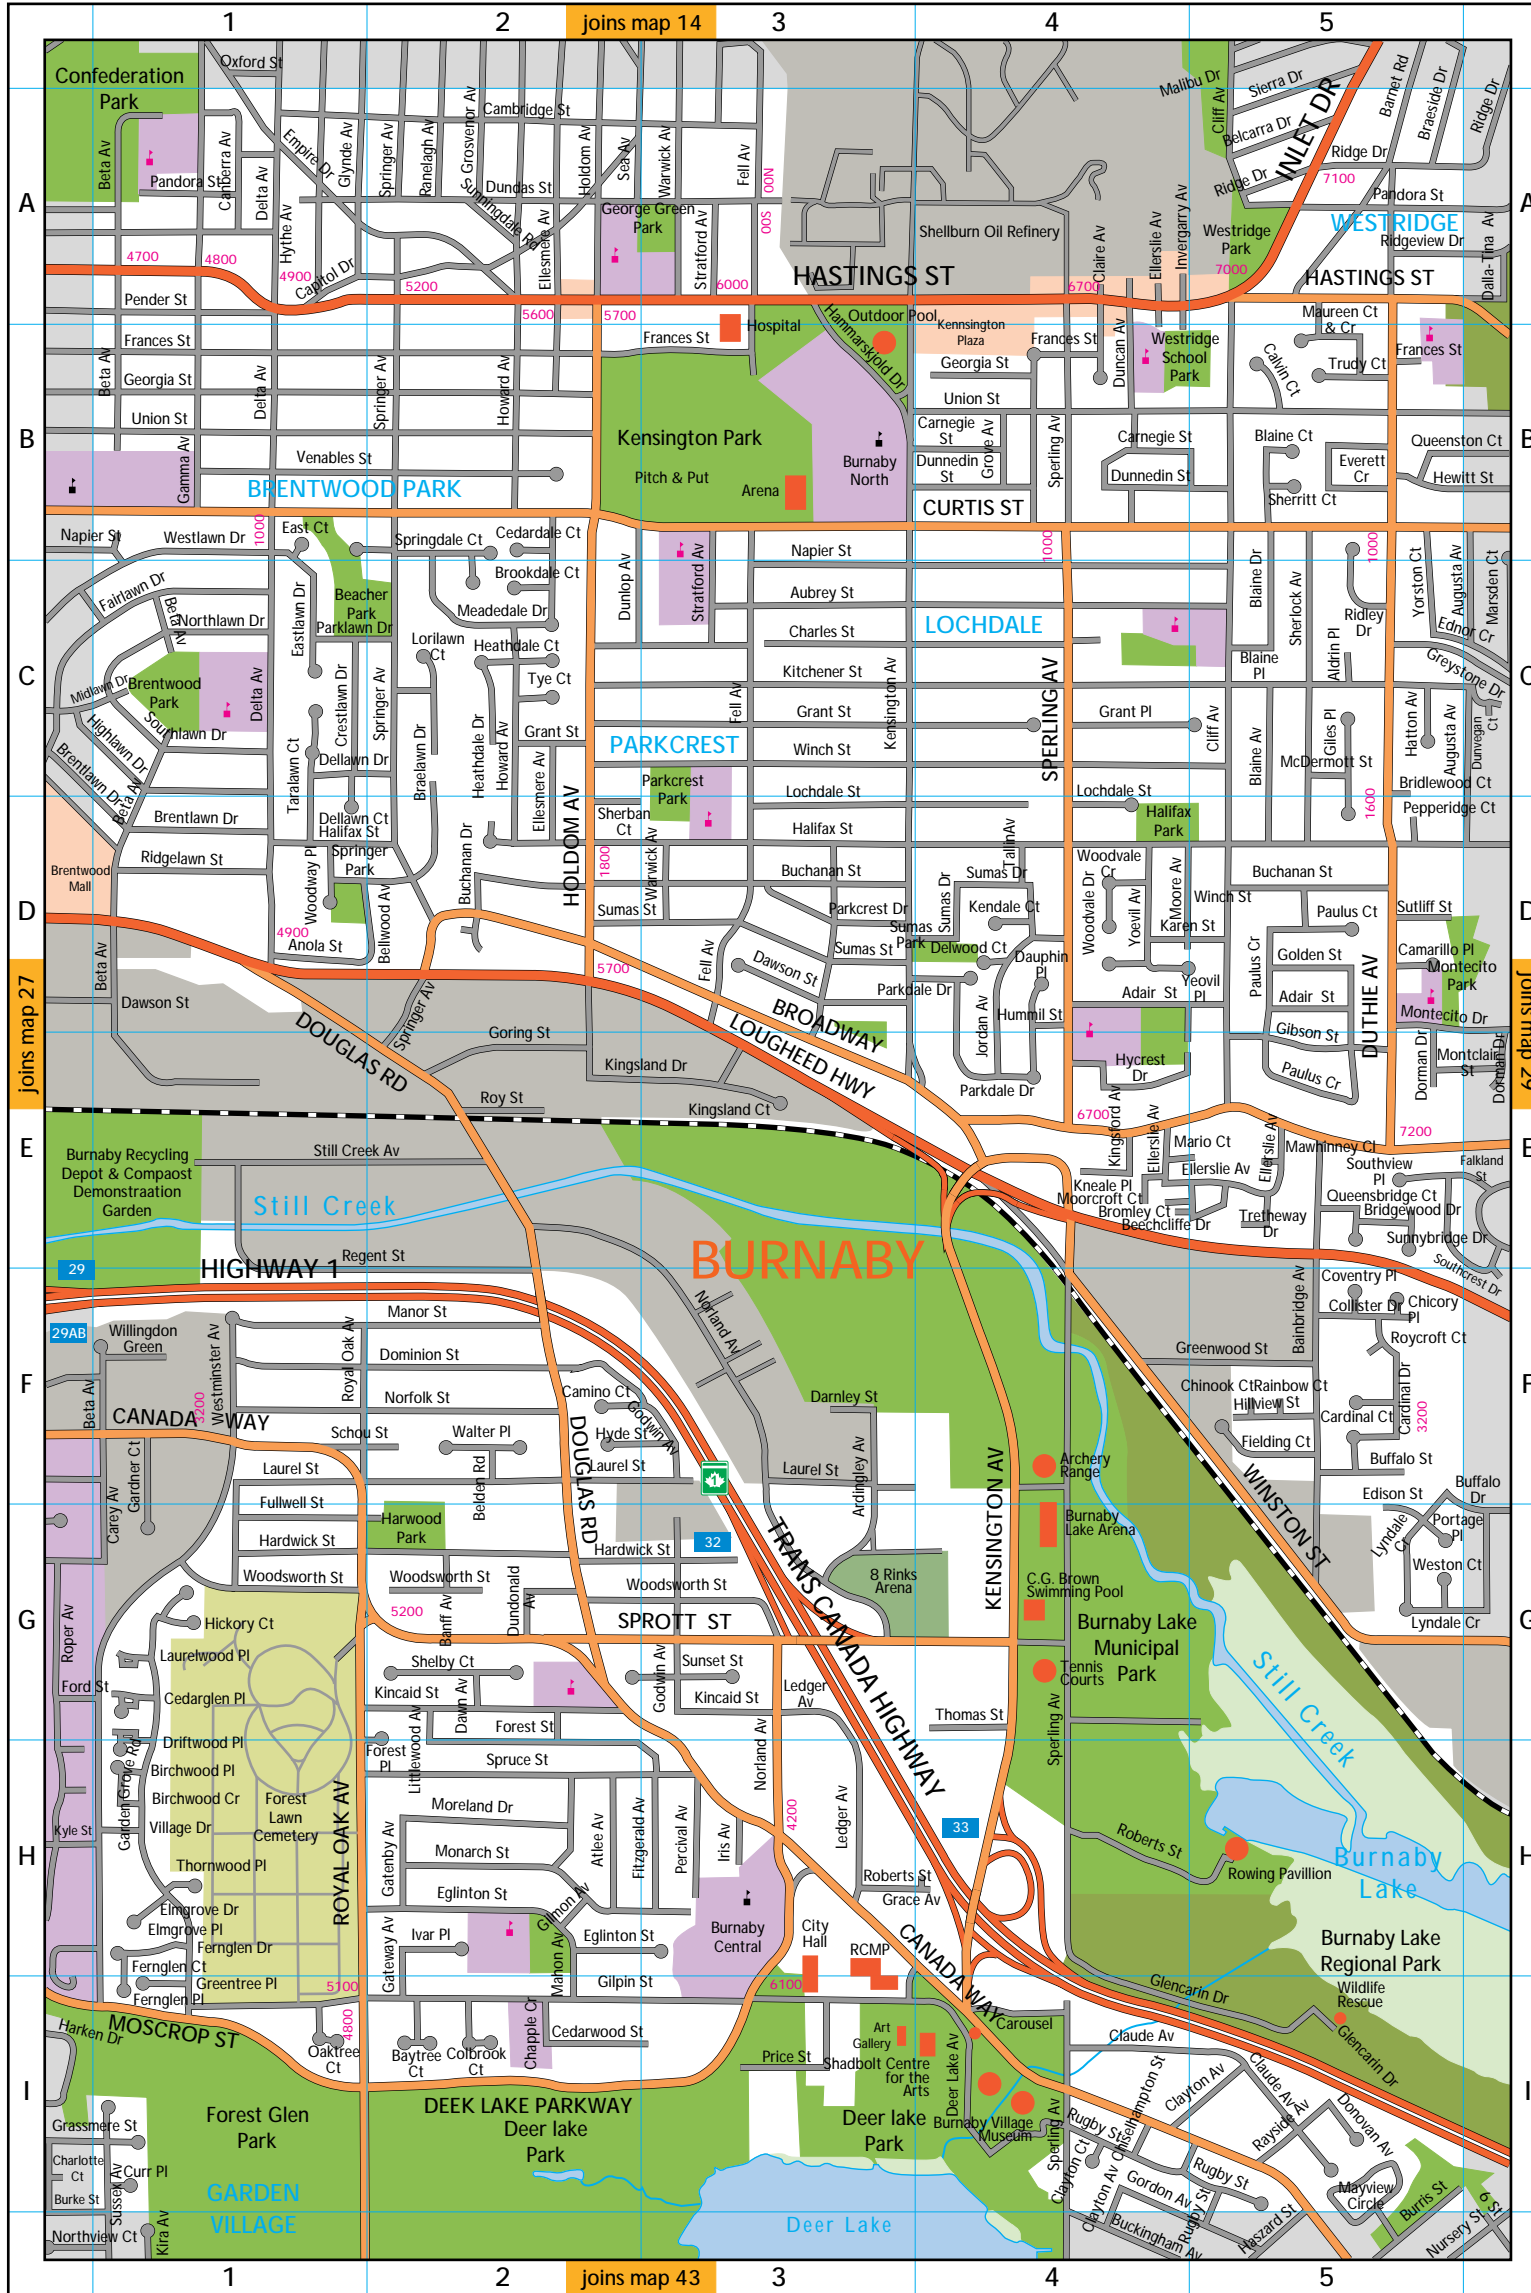

- Home Page
- The Vancouver Atlas
- The Book and Map Store
- Our Catalogue
- Contact Us

THE
DIGITAL
MILLENNIUM ATLAS
OF THE
GREATER VANCOUVER REGIONAL
DISTRICT
WILLINGDON HEIGHTS

RETURN TO KEY MAP

© Weller Cartographic Services Ltd.

RETURN TO KEY MAP

RETURN TO KEY MAP

BURNABY

28

BURNABY

RETURN TO KEY MAP

© Weller Cartographic Services Ltd.