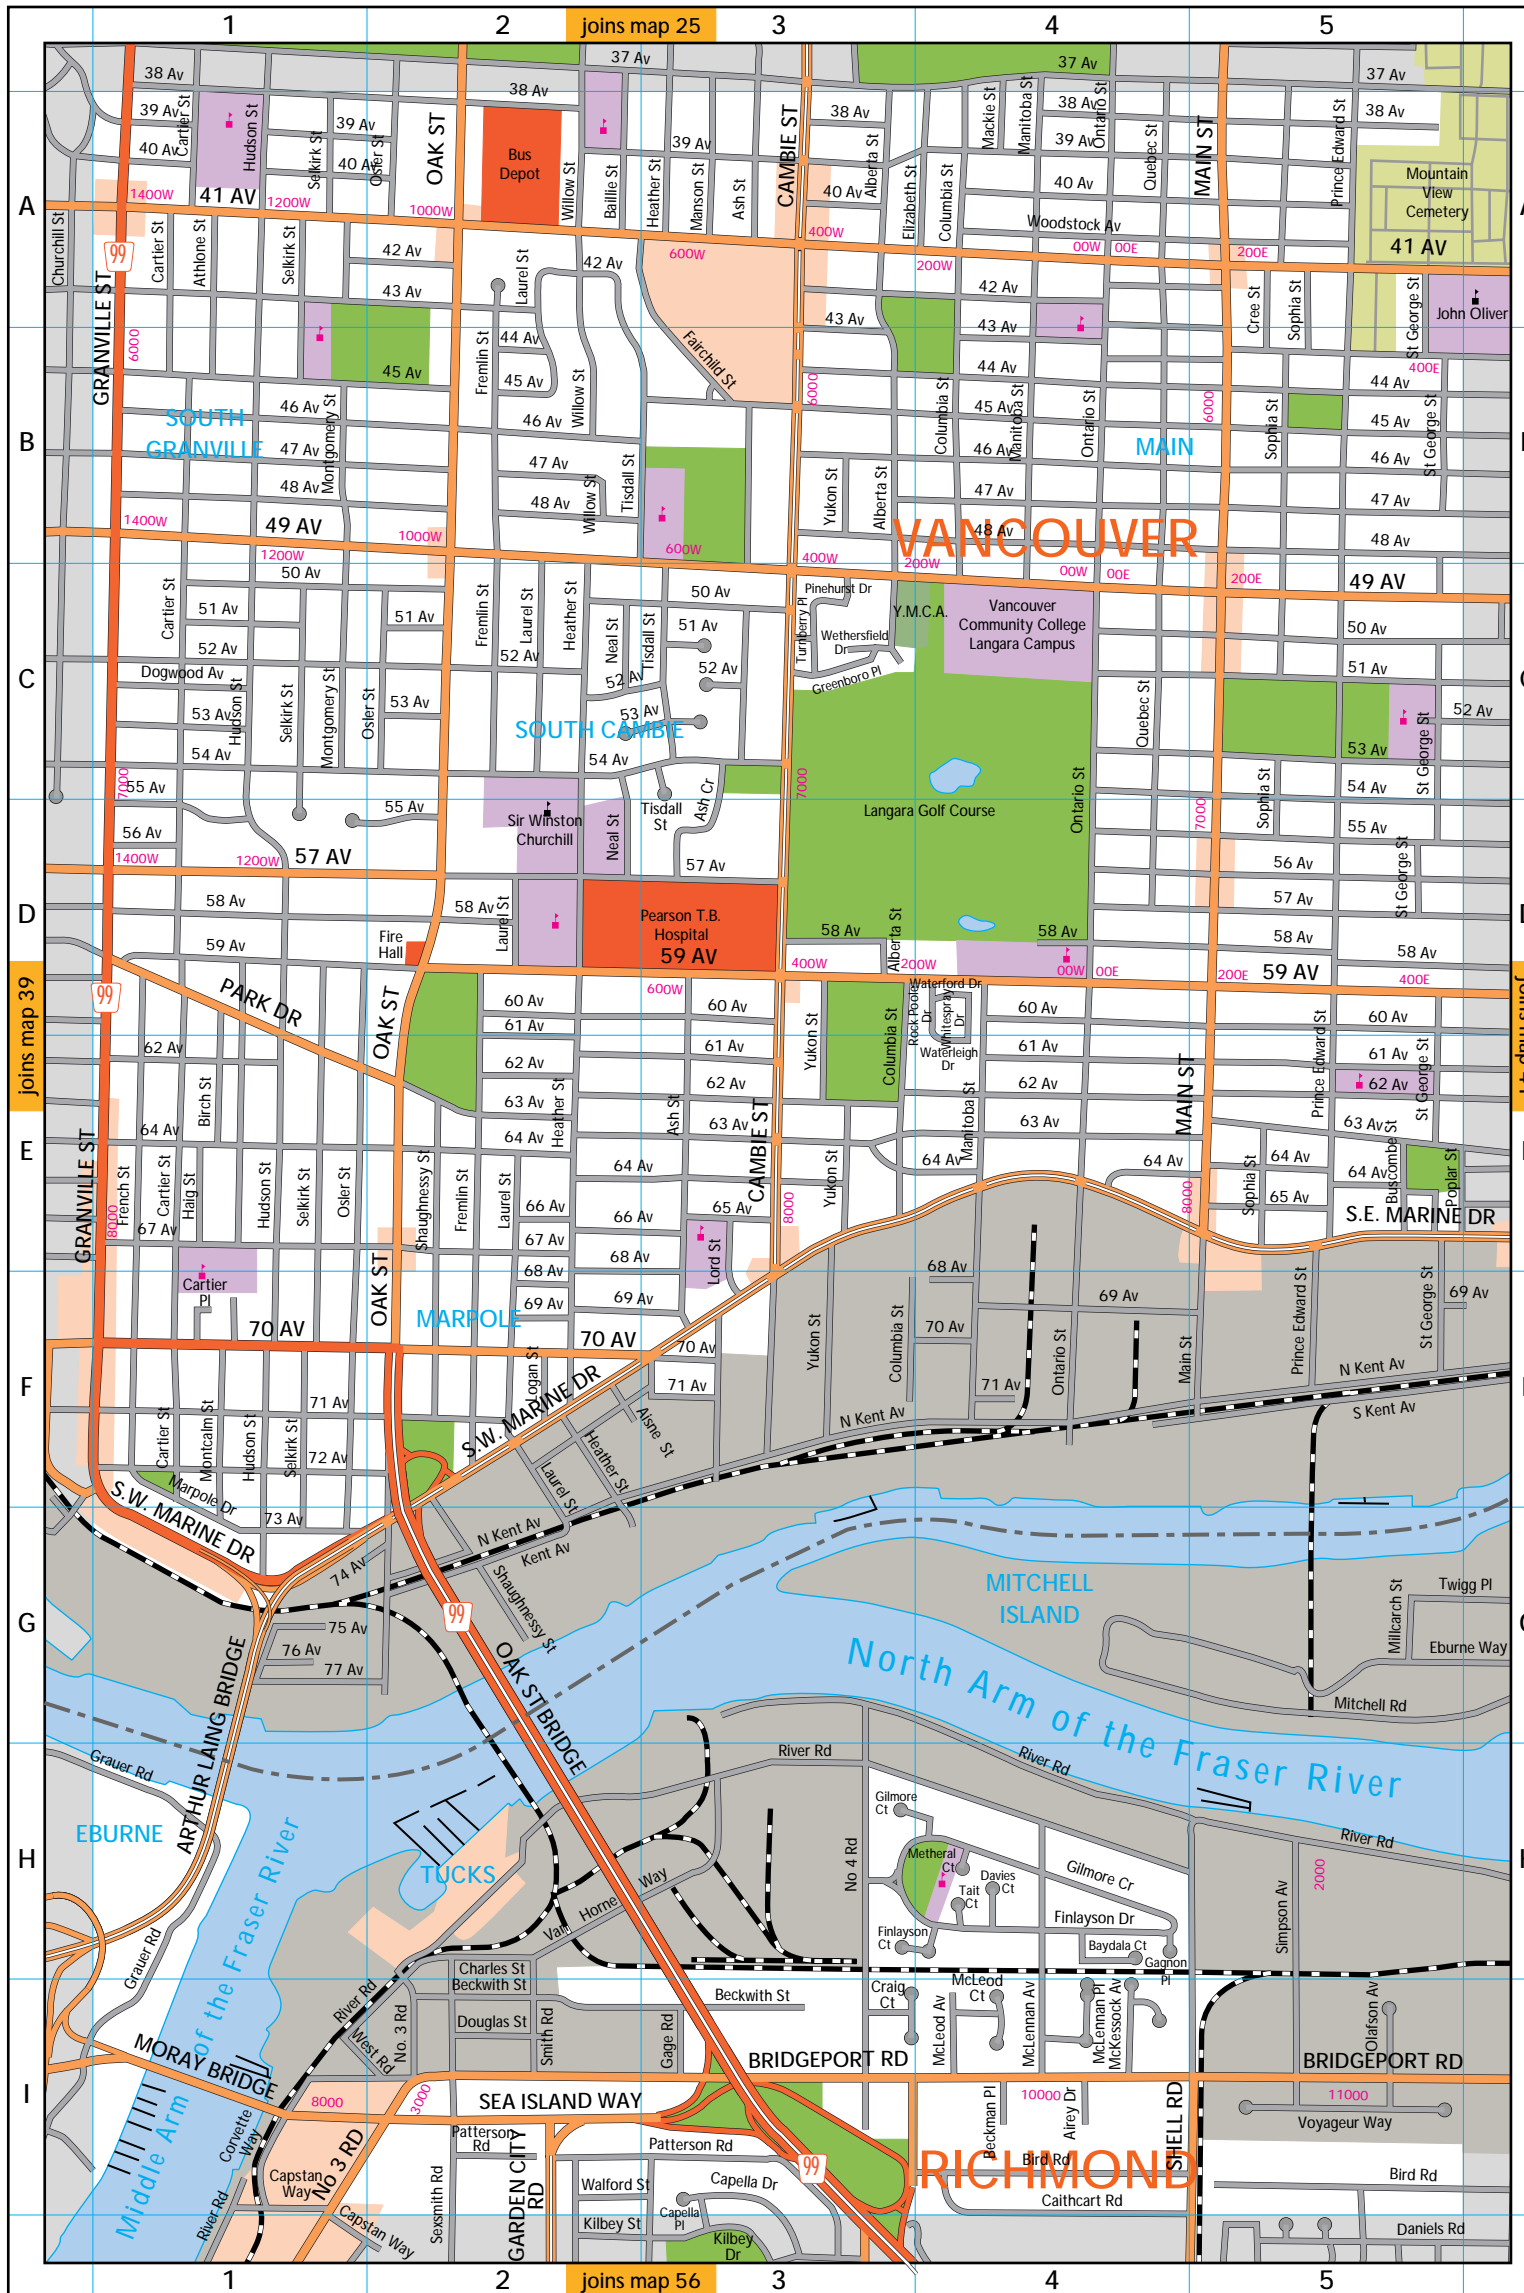

- Home Page
- The Vancouver Atlas
- The Book and Map Store
- Our Catalogue
- Contact Us

THE  
DIGITAL  
MILLENNIUM ATLAS  
OF THE  
GREATER VANCOUVER REGIONAL  
DISTRICT  
LANGARA

RETURN TO KEY MAP

© Weller Cartographic Services Ltd.

RETURN TO KEY MAP

RETURN TO KEY MAP

VANCOUVER

RICHMOND

40

VANCOUVER

RETURN TO KEY MAP

© Weller Cartographic Services Ltd.