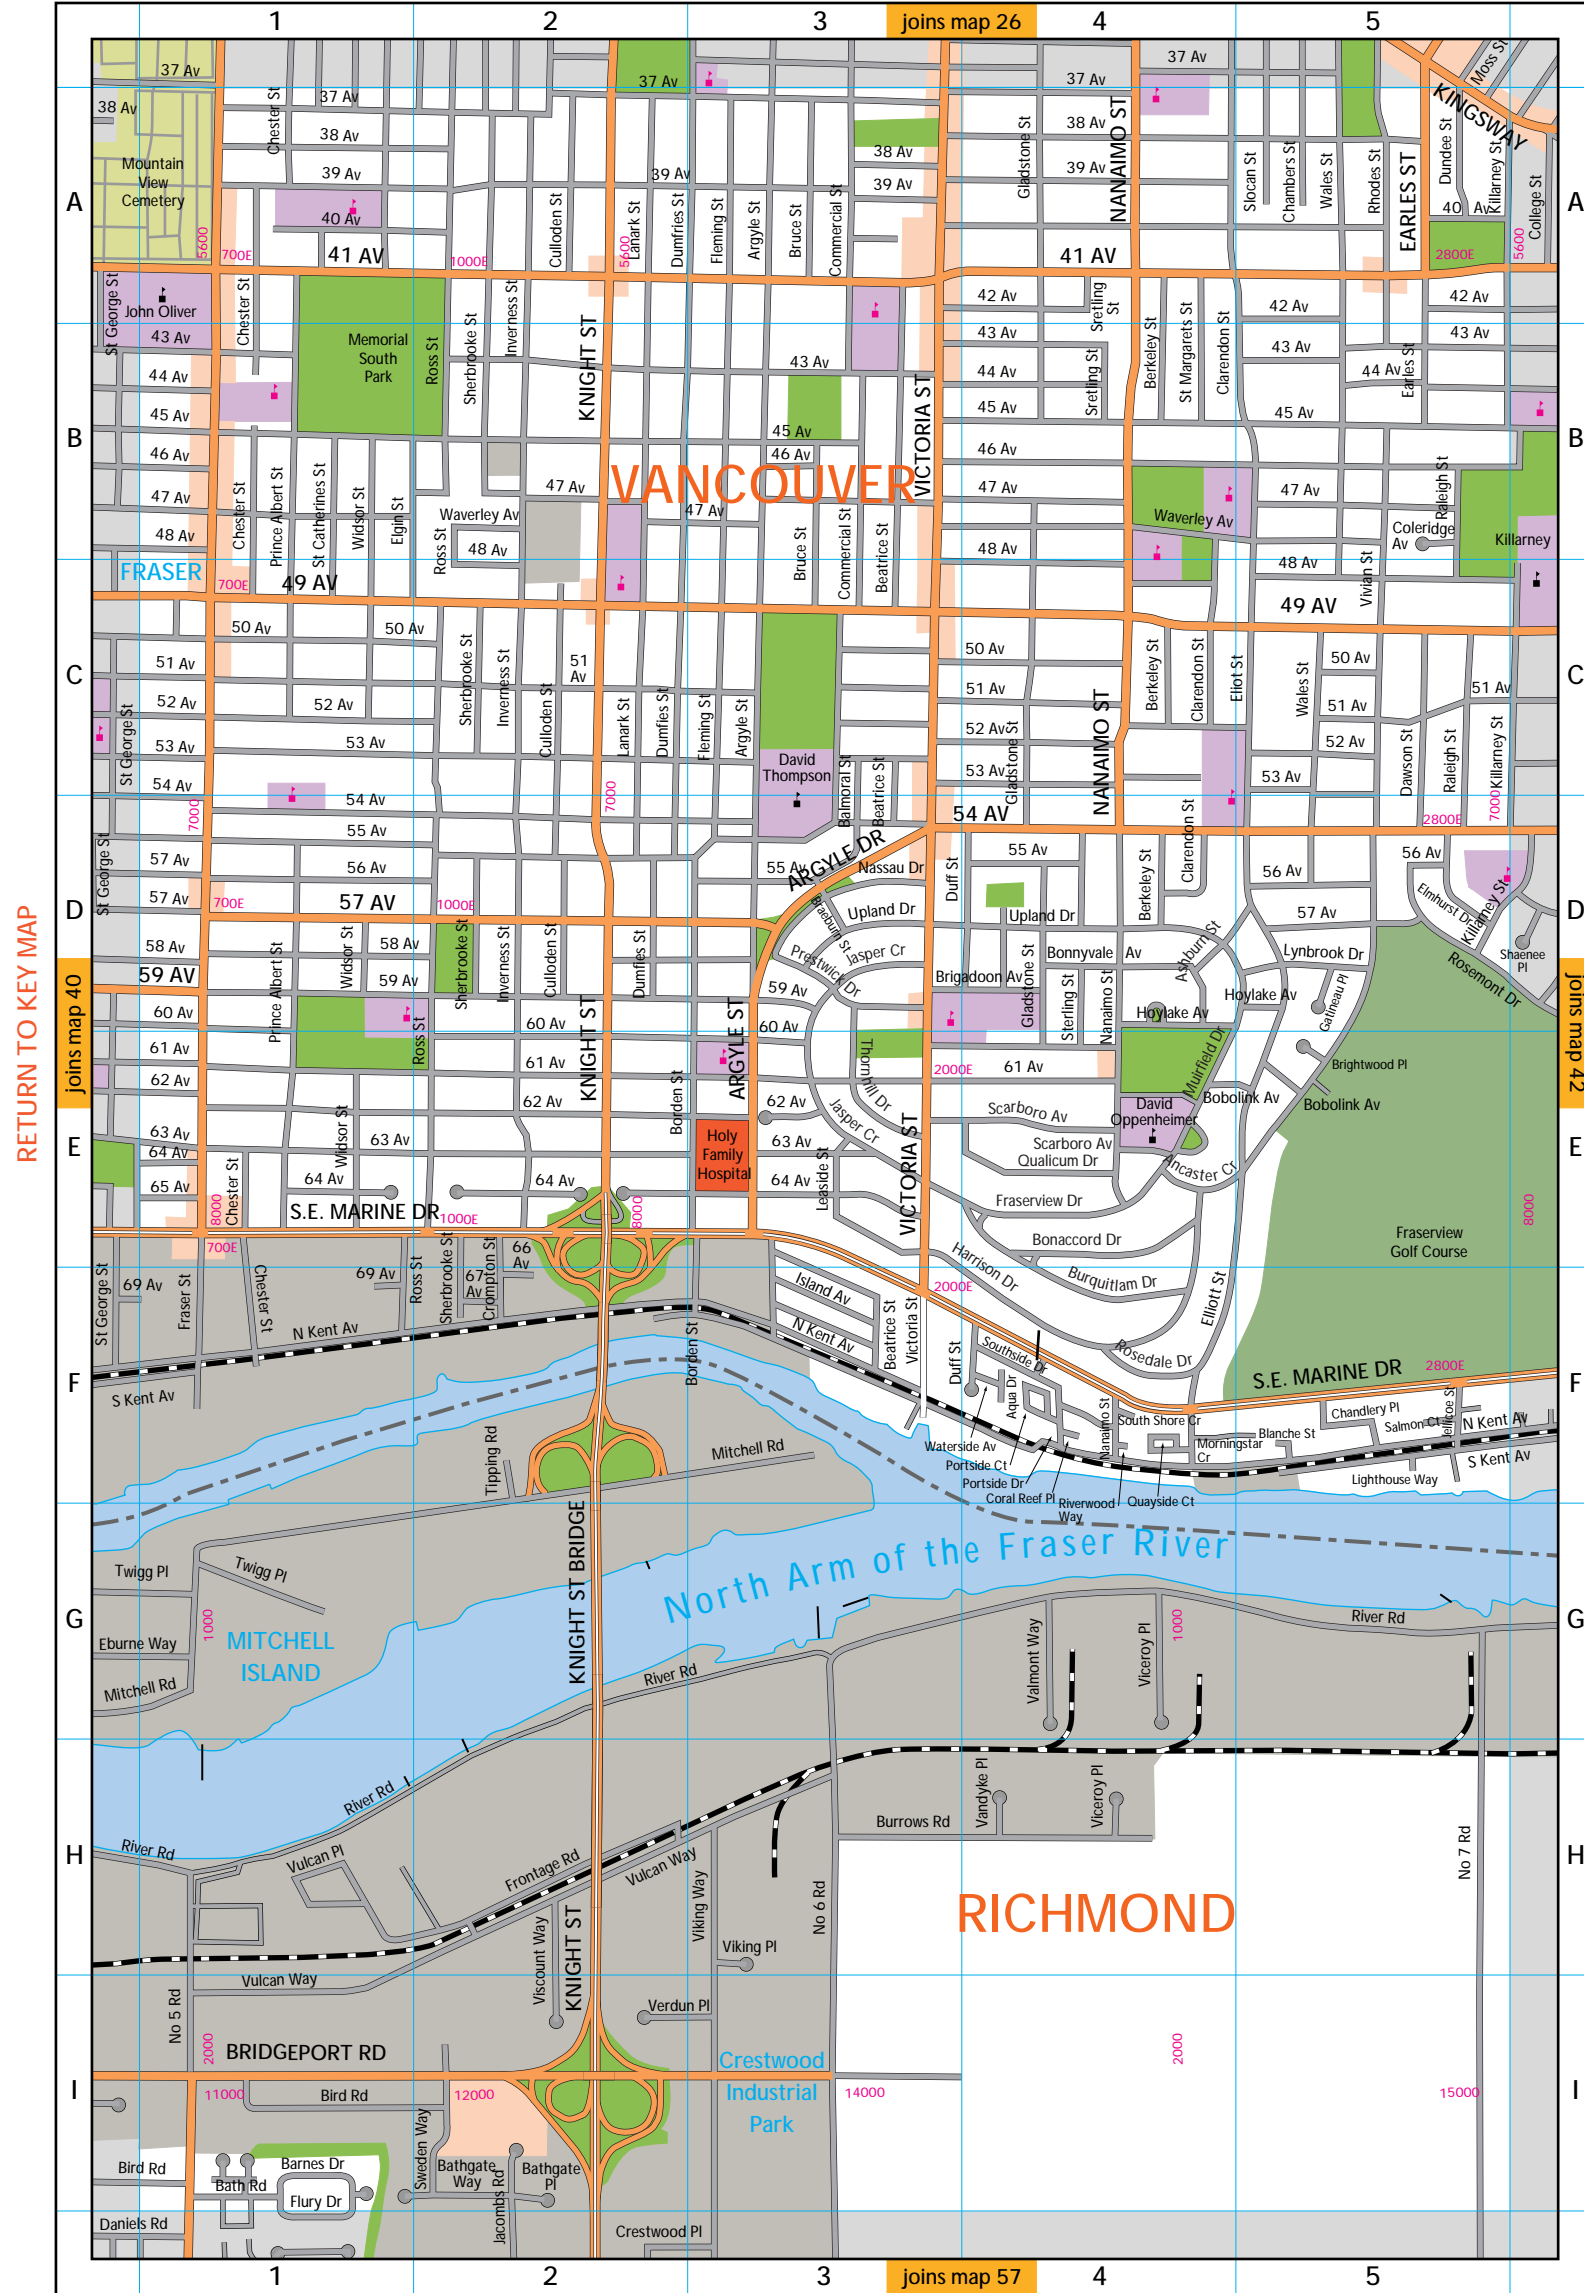

- Home Page
- The Vancouver Atlas
- The Book and Map Store
- Our Catalogue
- Contact Us

THE
DIGITAL
MILLENNIUM ATLAS
OF THE
GREATER VANCOUVER REGIONAL
DISTRICT
KNIGHT STREET BRIDGE

© Weller Cartographic Services Ltd.

RETURN TO KEY MAP

RETURN TO KEY MAP

RETURN TO KEY MAP

VANCOUVER

RICHMOND

© Weller Cartographic Services Ltd.

RETURN TO KEY MAP

RICHMOND