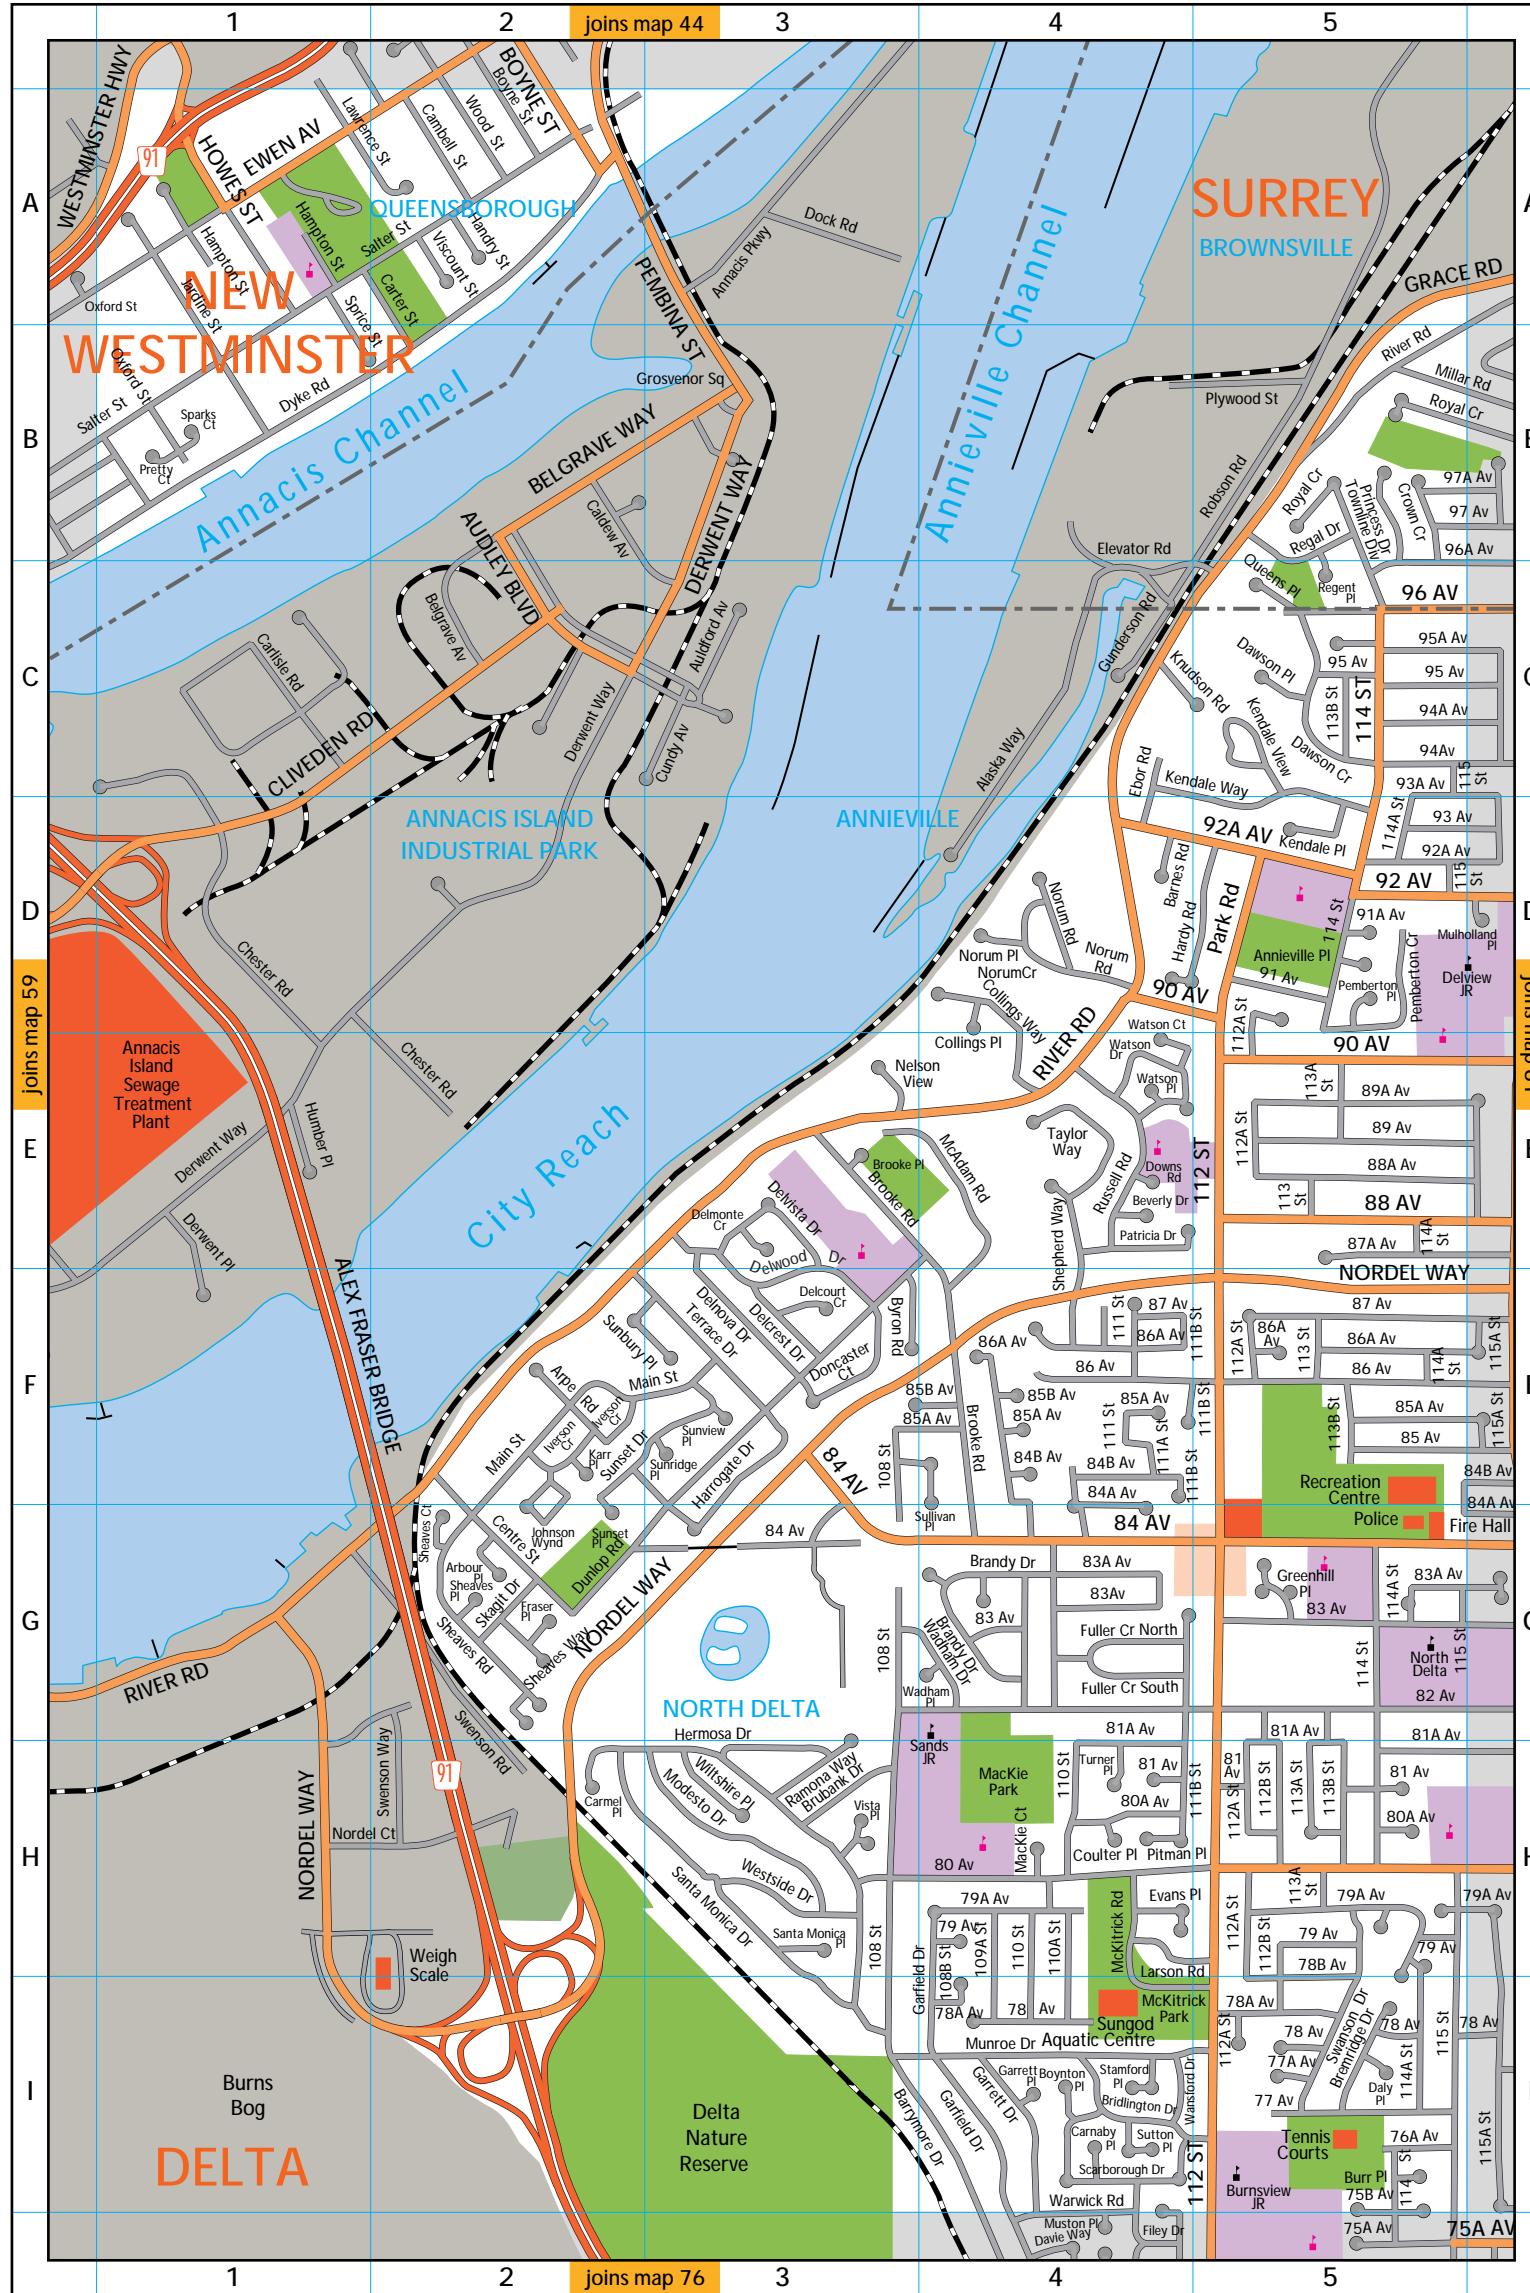

- Home Page
- The Vancouver Atlas
- The Book and Map Store
- Our Catalogue
- Contact Us

THE  
DIGITAL  
MILLENNIUM ATLAS  
OF THE  
GREATER VANCOUVER REGIONAL  
DISTRICT

NORTH DELTA

RETURN TO KEY MAP

© Weller Cartographic Services Ltd.

RETURN TO KEY MAP

RETURN TO KEY MAP

DELTA

60

DELTA

RETURN TO KEY MAP

© Weller Cartographic Services Ltd.