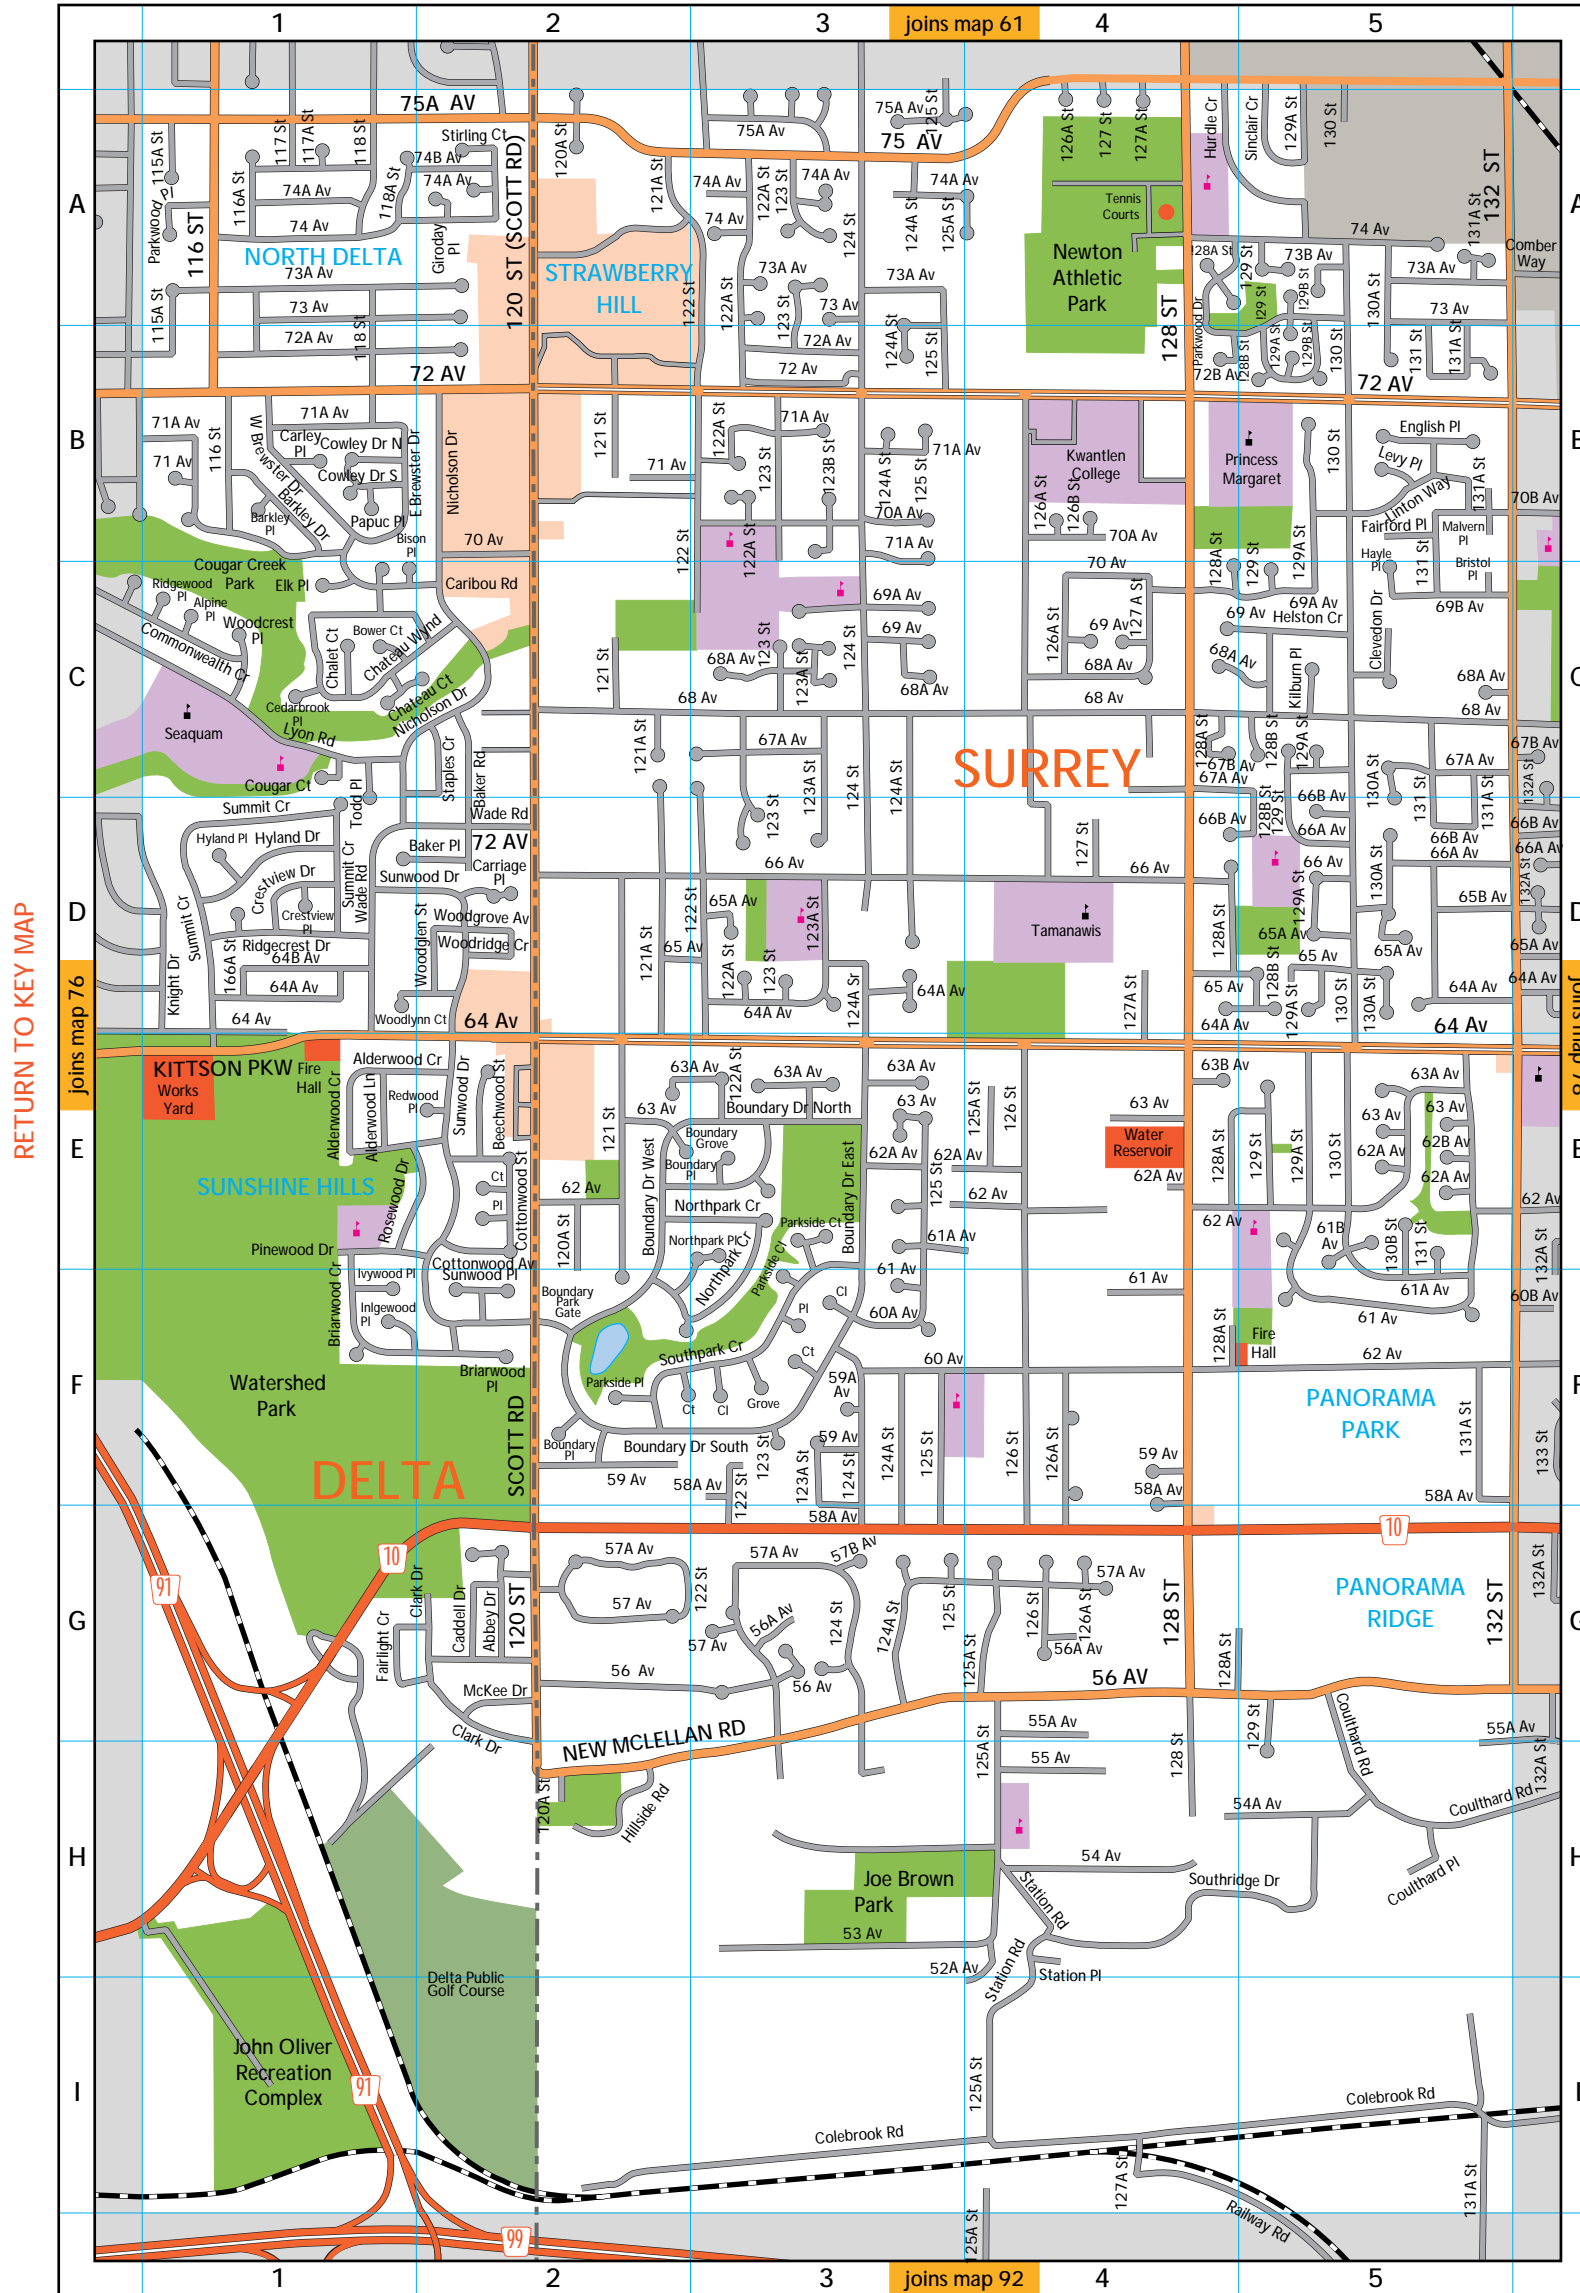

- Home Page
- The Vancouver Atlas
- The Book and Map Store
- Our Catalogue
- Contact Us

THE  
DIGITAL  
MILLENNIUM ATLAS  
OF THE  
GREATER VANCOUVER REGIONAL  
DISTRICT  
PANORAMA PARK

© Weller Cartographic Services Ltd.

RETURN TO KEY MAP

RETURN TO KEY MAP

RETURN TO KEY MAP

© Weller Cartographic Services Ltd.

RETURN TO KEY MAP

DELTA

SURREY